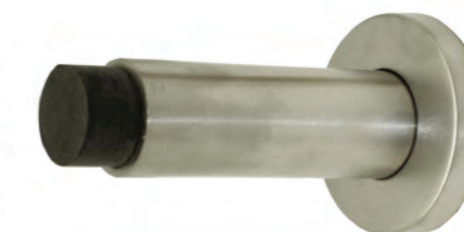

Stainless Steel Projection Door Stop

Product Title	Code
Satin Stainless Steel 75mm Projecting Wall Door Stop	OC020200