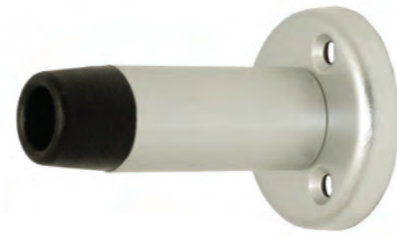

**Fire Door Retainer**

- Designed to safely hold open a fire door and automatically release upon the sound of a fire alarm. Improves disabled access, doors can be safely held open, in-line with the DDA.
- Self contained battery operated and installed in around 5 minutes.
- Listens for a continuous fire alarm sound level of over 65 decibels. After approx. 14 seconds it will release allowing the fire door to close.
- Complies with BS EN 1155 and accepted by the fire brigade.

Product Title	Code
Black Acoustic Fire Door Holder	DB000200
Red Acoustic Fire Door Holder	DB000010

**Hook-type Door Holder**

- Door-to-wall mounted
- Automatic latching
- Manual Release

Product Title	Code
Polished Brass Door Holder 89mm Hook Type	OB082950
Satin Chrome Door Holder 89mm Hook Type	OB082540

**Door Stop**

Product Title	Code
Polished Brass Door Stop	OB095250
Satin Aluminium Door Stop	GA220070

**Stainless Steel Floor Door Stop**

Product Title	Code
Satin Stainless Steel Door Stop	OC041510

**Stainless Steel Projection Door Stop**

**Aluminium Door Stop**

Product Title	Code
Satin Aluminium Concealed fix door stop with 76mm round rose.	OC020185

**Emergency Release Door Stop**

- H131-105 SS Emergency Release Door Stop Satin Stainless Steel*
- Allows emergency access when the door cannot be opened into the room i.e. if a person has collapsed against the door inside a locked room.
  - Grade 304 stainless steel, Maintenance free, guaranteed for 25 years
  - Allows Double Action doors to operate as single swing when hung on pivots. See our double action floor spring in door closers.
  - Emergency access is gained by depressing the stop and pulling the door outwards
  - Stop release resets automatically
  - Rubber insert for quieter action