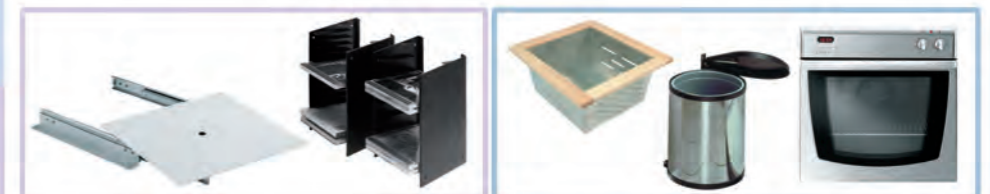

**Fire Door Retainer**

- Designed to safely hold open a fire door and automatically release upon the sound of a fire alarm. Improves disabled access, doors can be safely held open, in-line with the DDA.
- Self contained battery operated and installed in around 5 minutes.
- Listens for a continuous fire alarm sound level of over 65 decibels. After approx. 14 seconds it will release allowing the fire door to close.
- Complies with BS EN 1155 and accepted by the fire brigade.

Drawer runners Sliding door fittings

Table fittings

Lighting and ventilation

Domestic furniture fittings

Kitchen fittings

Bathroom & bedroom fittings

Office furniture fittings

Shop & display fittings

Architectural ironmongery

Tools and consumables

**HÄFELE**  
OFFICIAL STOCKIST

From connecting fittings to hinges, to drop down TV's **AC Leigh** have access to The Complete Häfele product range, which includes over 30,000 products. Contact us to see the Brand New 2007 Complete Häfele Catalogue