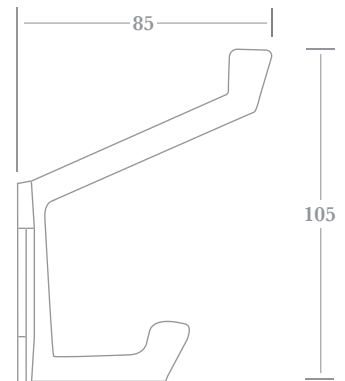

Fixings

9552 & 9554 supplied with finish matched no.6 x 19mm wood screws.

2651 supplied with finish matched no.8 x 25mm wood screws.

How to Order

1) select HOOK (e.g. **9552**)
2) add FINISH (e.g. **9552PC**).

Finishes - See our price list or website for finish availability.