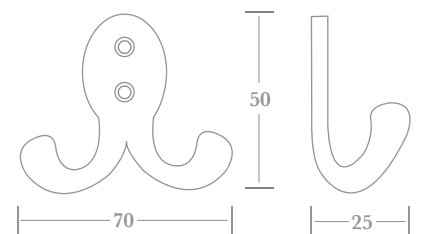

▲ 1279

	A	B
P (projection)	55	75
H (height)	115	135

▲ 1286

Fixings

Supplied with finish matched no.6 x 19mm wood screws.

How to Order

- 1) select HOOK (e.g. 1279)
- 2) add FINISH (e.g. 1279PB)
- 1279 only - add SIZE (e.g. 1279PB/A).

Finishes - See our price list or website for finish availability.

▲ 1301

▲ 1319

Handrail Brackets & Cabin Hooks

A traditional design Handrail Bracket available in two sizes, along with two designs of Cabin Hook each available in a variety of lengths. The 0476 is also available in custom lengths if required.

Due to different manufacturing methods, the solid bronze and brass versions vary dimensionally as shown below.

	Plate Diameter (D)		Projection (P)		Height (H)	
A	60	51	64	64	44	52
B	64	51	75	76	40	52

▲ 3189

How to Order

- 1) select PRODUCT (e.g. **0476**)
- 2) add FINISH (e.g. **0476PB**)
- 3) add SIZE (e.g. **0476PB/E**).

Finishes - See our price list or website for finish availability.

▲ 0474

	A	B	C	D
L (length)	51	76	102	152
Plate size	32 x 22		36 x 25	