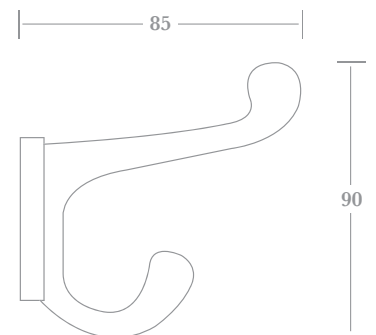

Coat Hooks

Two designs of Hat & Coat Hook - oval & square backed, along with two Robe Hooks.

The oval backed Hat & Coat Hook (1279) is available in two sizes.

	A	B
P (projection)	55	75
H (height)	115	135

Fixings

Supplied with finish matched no.6 x 19mm wood screws.

How to Order

1) select HOOK (e.g. 1279)
2) add FINISH (e.g. 1279PB)
3. 1279 only - add SIZE (e.g. 1279PB/A).

Finishes - See our price list or website for finish availability.