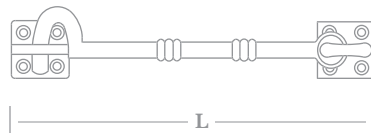

A	B	C	D	E	F	G
L (length)	—	76	102	152	203	254	305
Plate size	30 x 30			40 x 40			
other lengths available upon request							

Fixings

3189 supplied with finish matched no.8 x 25mm wood screws for rail fixing and finish matched no.8 x 38mm wood screws for base fixing.

0474 all sizes and 0476 B & C supplied with finish matched no.6 x 19mm wood screws.

0476D supplied with finish matched no.6 x 32mm wood screws.

0476E, F & G supplied with finish matched no.8 x 25mm wood screws.

How to Order

1) select PRODUCT (e.g. **0476**)
2) add FINISH (e.g. **0476PB**)
3) add SIZE (e.g. **0476PB/E**).

Finishes - See our price list or website for finish availability.