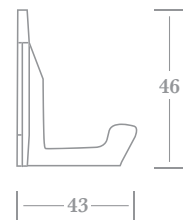

Coat Hooks

An Art Deco design of Hat & Coat Hook (9554) along with a complementary Robe Hook (9552).

The 2651 Multiple Coat Hook is ideal for use in restaurants, cocktail bars and pubs.

Fixings

9552 & 9554 supplied with finish matched no.6 x 19mm wood screws.

2651 supplied with finish matched no.8 x 25mm wood screws.

How to Order

1) select HOOK (e.g. **9552**)
2) add FINISH (e.g. **9552PC**).

Finishes - See our price list or website for finish availability.