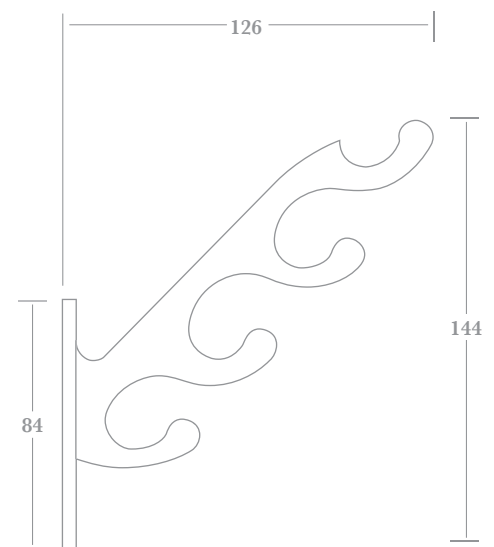

Coat Hooks

An Art Deco design of Hat & Coat Hook (9554) along with a complementary Robe Hook (9552).

The 2651 Multiple Coat Hook is ideal for use in restaurants, cocktail bars and pubs.

Fixings

9552 & 9554 supplied with finish matched no.6 x 19mm wood screws.

2651 supplied with finish matched no.8 x 25mm wood screws.

How to Order

1) select HOOK (e.g. **9552**)
2) add FINISH (e.g. **9552PC**).

Finishes - See our price list or website for finish availability.