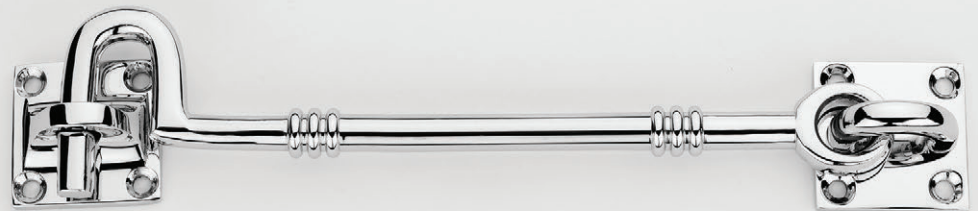

▲ 1279

	A	B
P (projection)	55	75
H (height)	115	135

▲ 1286

Fixings

Supplied with finish matched no.6 x 19mm wood screws.

How to Order

- 1) select HOOK (e.g. 1279)
- 2) add FINISH (e.g. 1279PB)
- 1279 only - add SIZE (e.g. 1279PB/A).

Finishes - See our price list or website for finish availability.

▲ 1301

▲ 1319

Handrail Brackets & Cabin Hooks

A traditional design Handrail Bracket available in two sizes, along with two designs of Cabin Hook each available in a variety of lengths. The 0476 is also available in custom lengths if required.

Due to different manufacturing methods, the solid bronze and brass versions vary dimensionally as shown below.

	Plate Diameter (D)		Projection (P)		Height (H)	
A	60	51	64	64	44	52
B	64	51	75	76	40	52

▲ 3189