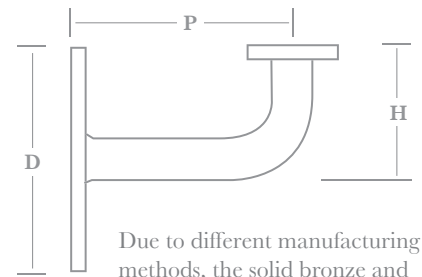

Finishes - See our price list or website for finish availability.

▲ 1301

▲ 1319

Handrail Brackets & Cabin Hooks

A traditional design Handrail Bracket available in two sizes, along with two designs of Cabin Hook each available in a variety of lengths. The 0476 is also available in custom lengths if required.

Due to different manufacturing methods, the solid bronze and brass versions vary dimensionally as shown below.

	Plate Diameter (D)		Projection (P)		Height (H)	
A	60	51	64	64	44	52
B	64	51	75	76	40	52

▲ 3189

How to Order

- 1) select PRODUCT (e.g. **0476**)
- 2) add FINISH (e.g. **0476PB**)
- 3) add SIZE (e.g. **0476PB/E**).

Finishes - See our price list or website for finish availability.

▲ 0474

	A	B	C	D
L (length)	51	76	102	152
Plate size	32 x 22		36 x 25	