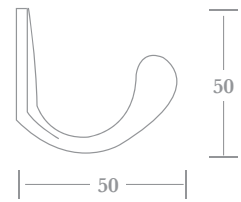

Finishes - See our price list or website for finish availability.

▲ 2651

Coat Hooks

Two designs of Hat & Coat Hook - oval & square backed, along with two Robe Hooks.

The oval backed Hat & Coat Hook (1279) is available in two sizes.

▲ 1279

	A	B
P (projection)	55	75
H (height)	115	135

▲ 1286

Fixings

Supplied with finish matched no.6 x 19mm wood screws.

How to Order

- 1) select HOOK (e.g. 1279)
- 2) add FINISH (e.g. 1279PB)
- 1279 only - add SIZE (e.g. 1279PB/A).

Due to different manufacturing methods, the solid bronze and brass versions vary dimensionally as shown below.

	Plate Diameter (D)		Projection (P)		Height (H)	
A	60	51	64	64	44	52
B	64	51	75	76	40	52

▲ 3189

How to Order

- 1) select PRODUCT (e.g. **0476**)
- 2) add FINISH (e.g. **0476PB**)
- 3) add SIZE (e.g. **0476PB/E**).

Finishes - See our price list or website for finish availability.

▲ 0474

	A	B	C	D
L (length)	51	76	102	152
Plate size	32 x 22		36 x 25	