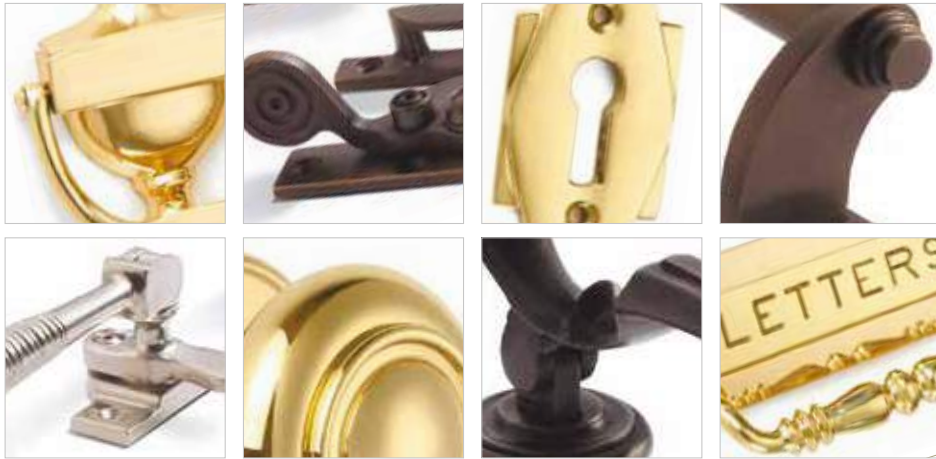

CROFT

KNOB FURNITURE

AC LEIGH

ARCHITECTURAL IRONMONGERS
SECURITY SPECIALISTS

Croft are a family-run business that continues a long-lasting tradition of hand crafting and hand finishing the highest quality architectural hardware.