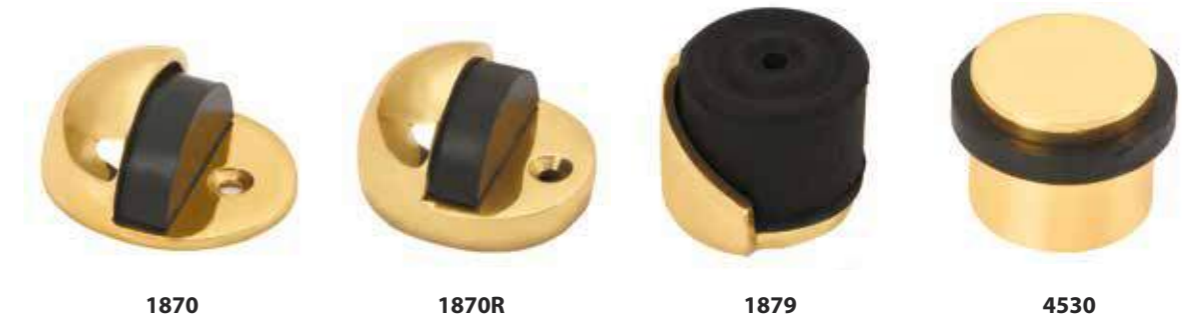

2 DOOR STOPS & HOLDERS

Code	Description:	Code	Description:
1867	Pedestal Door Stop (Secret Fix) 63mm (2 1/2"), 76mm (3") & 100mm (4")	1870R	Raised Hooded Door Stop - 42 x 49mm
1868	Pedestal Door Stop On Round Rose 63mm (2 1/2"), 76mm (3") & 100mm (4")	1879	Shielded Door Stop - 39 x 35mm
1869	Pedestal Door Stop On Square Rose 63mm (2 1/2"), 76mm (3") & 100mm (4")	4530	Round 2 Part Door Stop - 42mm dia.
1870	Hooded Door Stop - 42 x 49mm	4535	Gravity Door Holder - 85mm overall length
		6391	Door Holder - 60mm body