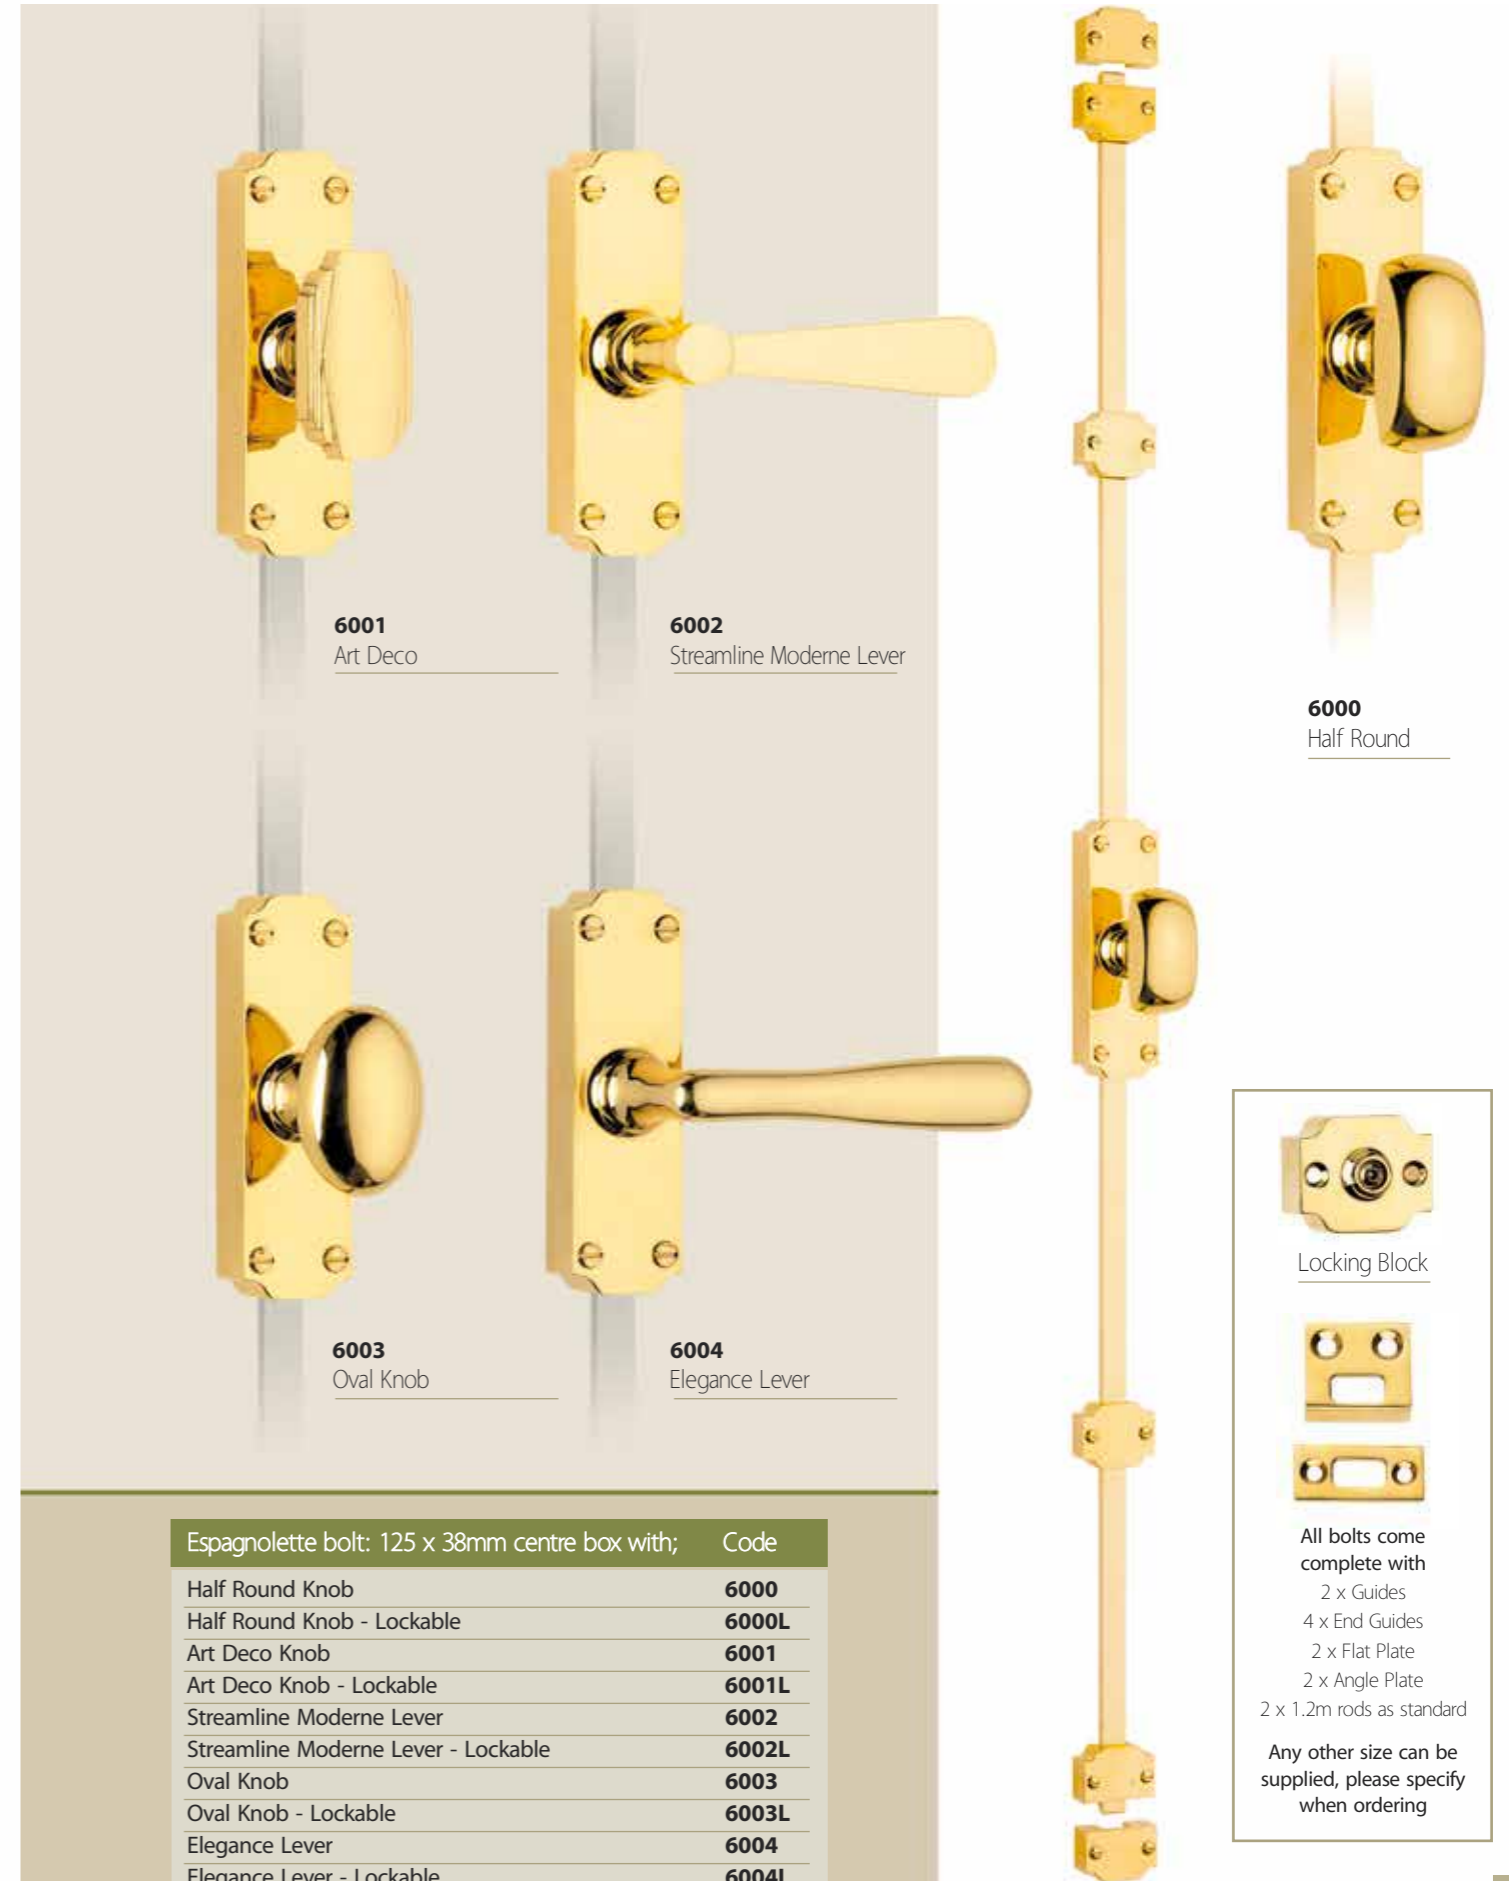

2 Door Stops & Holders

A variety of styles, from wall-mounted to hooded, are on offer to help prevent damage caused by doors.

3 Hat, Coat & Wardrobe Hooks

We have a wide variety of hooks that will complement your existing style or add something a little different to any space.

4 Handrail Brackets

A choice of screw-fix, wall-mounted handrail brackets are available with differing projections.

5 Cabin Hooks

A hooked bar engaging into a staple, they are now used in many situations to hold a door open. Traditionally used on ships to prevent doors from swinging and banging against other woodwork. Our Cabin Hooks are available in sizes from 2" to 24" as standard, and in 3 differing styles. We are also able to manufacture other lengths upon request.

6 Cupboard Fittings

An array of choices from cabinet handles, drawer pulls, and cupboard knobs to suit all styles and tastes can be used for those finishing touches.

1 ESPAGNOLETTE BOLTS

6001
Art Deco

6002
Streamline Moderne Lever

6000
Half Round

6003
Oval Knob

6004
Elegance Lever

All bolts come complete with
2 x Guides
4 x End Guides
2 x Flat Plate
2 x Angle Plate
2 x 1.2m rods as standard

Any other size can be supplied, please specify when ordering