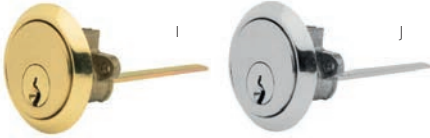

£8.53

Forté

Rim Cylinders

- 5 pin cylinders

	Code		Finish	Price
I	CD060280	Forté Rim Cylinder	PB	£8.53
	LF050055	Forté Rim Cylinder	PC	£8.53
J	CD060560	Forté Rim Cylinder	SC	£8.53

From

£8.29

Yale