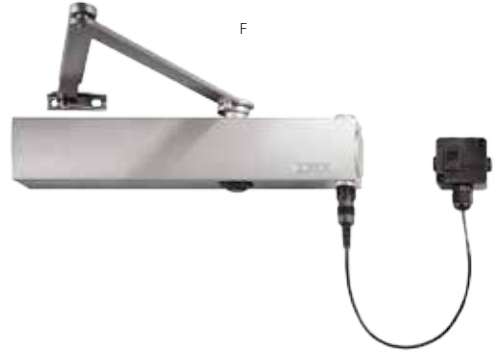

**ASSA ABLOY**

From

£173.60

**GEZE TS4000EFS & TS4000E**

- Electromagnetic controlled door closers
- Adjustable size EN 1-6 suitable for doors up to 1400mm
- Swing free or hold open

	Code		Finish	Price
	DBI60590	TS4000EFS Swing Free	Silver	£173.60
F	DBI60620	TS4000E Hold Open	Silver	£182.85

£191.01

**Dorma TS73EMF**

- Electromagnetic controlled door closer
- Size EN 4 suitable for doors up to 1100mm
- Swing free or hold open

	Code		Finish	Price
G	DB010920	TS73EMF Hold Open	Silver	£191.01
	DBI90010	TS73EMF Swing Free	Silver	£193.45