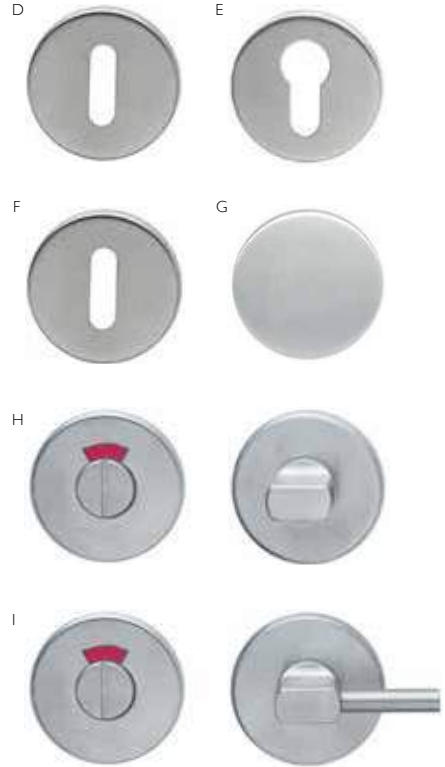

From

£9.41

HOPPE

Lever On Rose

Code	Finish	Price
A OC063180 FLS01 19mm Lever on Rose	SS	£9.41
B OC063200 FLS03 19mm Lever on Rose	SS	£12.43
OA015150 FLS011 19mm Lever on Rose	SS	£12.16
C OD025530 FLS18 19mm Lever on Rose	SS	£13.82
OA015170 FLS012 19mm Lever on Rose Grade 4	SS	£19.68
D OC020515 FLE136 Lever Key Escutcheon (Pair)	SS	£2.75
E OC020510 FLE127 Euro Profile Escutcheon (Pair)	SS	£2.75
F OC020516 Oval Profile Escutcheon (Pair)	SS	£2.75
G OC020517 Blank Escutcheon (Pair)	SS	£2.75
H OC020520 Bathroom Turn & Indicator	SS	£12.08
I OC020550 Bathroom Turn & Indicator Large	SS	£14.46

From

£20.46

Lever Furniture On Plate

Code	Finish	Price
J OC020440 Lever Latch Furniture	SS	£20.46
OC020450 Lever Lock Furniture 57mm Centres	SS	£20.46
OC020460 Euro Lock Furniture 47.6mm Centres	SS	£20.46
K OC020462 Euro Lock Furniture 72mm Centres	SS	£20.46
OC020472 Oval Lock Furniture 48.5mm Centres	SS	£22.09
OC020473 Bathroom Furniture 57mm Centres	SS	£29.90
OC020479 Bathroom Furniture 78mm Centres	SS	£27.71

HOPPE