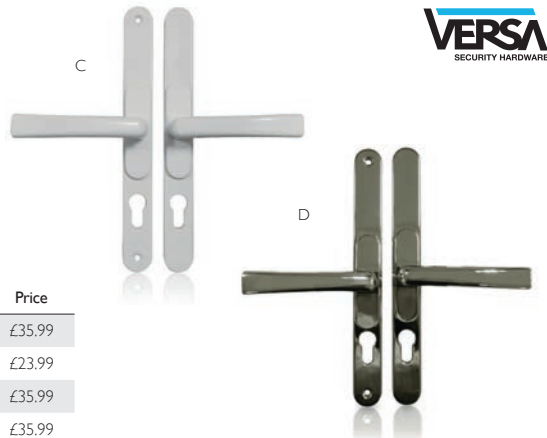

## UPVC Multi Point Door Handle

- 290 x 30mm
- Retro fit door handle with adjustable centres 62 - 95mm

Code		Finish	Price
LU040350	UPVC Multi Point Handle	SC	£35.99
C LU040360	UPVC Multi Point Handle	W	£23.99
D LU040370	UPVC Multi Point Handle	PC	£35.99
LU040380	UPVC Multi Point Handle	PB	£35.99