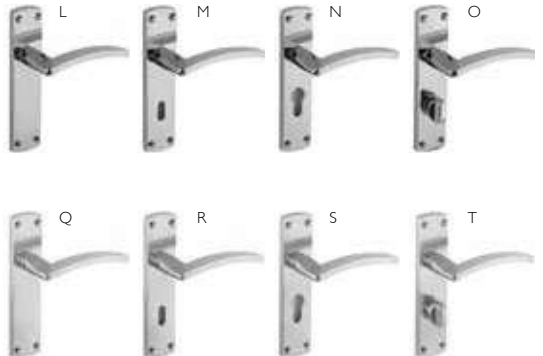

From

£11.40

**Toledo**

- Size 52 x 8mm on rose
- Size 170 x 40mm on plate
- Sold in pairs c/w 8mm spindle & fixings
- Available in polished chrome & satin chrome

Code		Finish	Price
K	OC242200 Lever on Rose	PC	£11.40
L	OC242260 Latch Furniture	PC	£13.80
M	OC242220 Lock Furniture	PC	£13.80
N	OC242230 Euro Lock Furniture	PC	£16.20
O	OC242280 Bathroom Furniture	PC	£17.16
P	OC242210 Lever on Rose	SC	£11.40
Q	OC242270 Latch Furniture	SC	£13.80
R	OC242250 Lock Furniture	SC	£13.80
S	OC242240 Euro Lock	SC	£16.20
T	OC242290 Bathroom Furniture	SC	£17.16