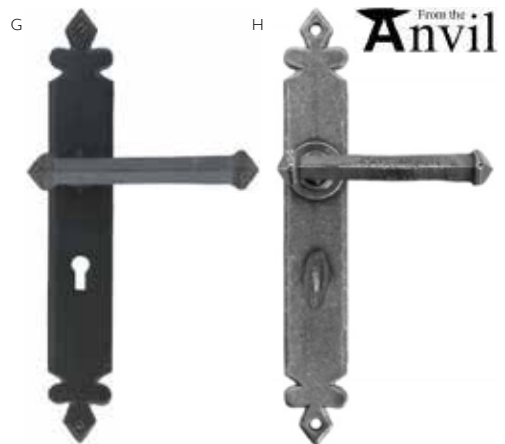

Tudor Range

- Sold in pairs c/w 8mm spindle & fixings

	Code		Finish	Price
G	OE023850	Tudor Lever Lock Handle	Black	£50.25
	OE100620	Tudor Lever Lock Handle	Pewter	£55.57
	OE023160	Tudor Lever Latch Handle	Black	£50.21
	OE100630	Tudor Lever Latch Handle	Pewter	£55.57
	OE026910	Tudor Lever Bathroom Handle	Black	£57.06
H	OE101970	Tudor Lever Bathroom Handle	Pewter	£57.78