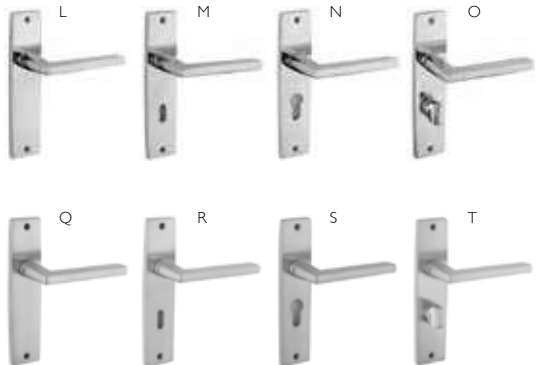

## Venice

- Size 52 x 8mm on rose
- Size 180 x 43mm on plate
- Sold in pairs c/w 8mm spindle & fixings
- Available in polished chrome & satin chrome

Code		Finish	Price
K	OC242300 Lever On Rose	PC	£15.48
L	OC242360 Latch Furniture	PC	£18.00
M	OC242320 Lock Furniture	PC	£18.00
N	OC242330 Euro Lock Furniture	PC	£20.40
O	OC242380 Bathroom Furniture	PC	£21.36
P	OC242310 Lever On Rose	SC	£15.48
Q	OC242370 Latch Furniture	SC	£18.00
R	OC242350 Lock Furniture	SC	£18.00
S	OC242340 Euro Lock Furniture	SC	£20.40
T	OC242390 Bathroom Furniture	SC	£21.36