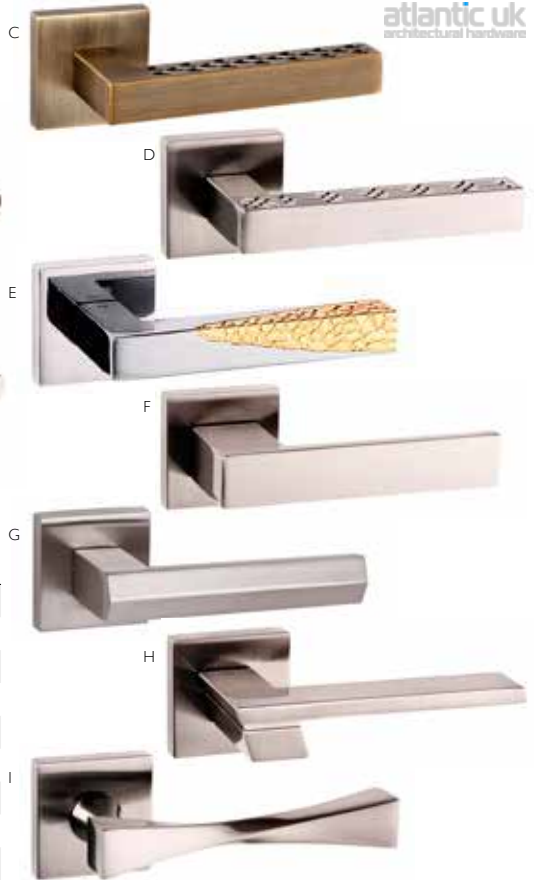

## Lever Handle On Rose

• Sold in pairs c/w 8mm spindle & fixings

	Code	Finish	Price
A	OA040570	Elisse Lever on Rose	SN £31.00
B	OA040560	Darrio Lever on Rose	SN/NP £25.00
C	OA040600	Pianni Lever on Rose	WAB £55.00
D	OA040590	Pizzoni Lever on Rose	SN £55.00
E	OA040580	Novi Lever on Rose	CP/GP £55.00
F	OA040550	Panetti Lever on Rose	SN £31.00
G	OA040540	Davoli Lever on Rose	SN £31.00
H	OA040530	Giovanni Lever on Rose	SN £45.00
I	OA040510	Guido Lever on Rose	SN £25.00