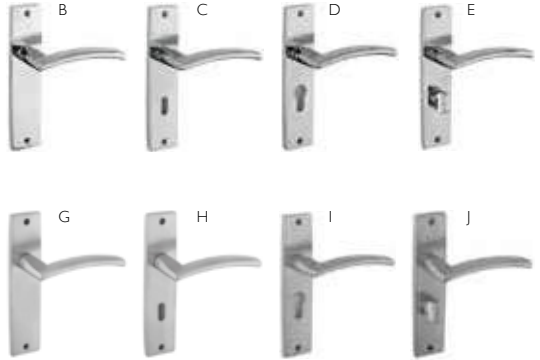

Amalfi

- Size 52 x 8mm on rose
- Size 180 x 43mm on plate
- Sold in pairs c/w 8mm spindle & fixings
- Available in polished chrome & satin chrome

Code		Finish	Price
A	OC242400 Lever On Rose	PC	£15.48
B	OC242460 Latch Furniture	PC	£18.00
C	OC242420 Lock Furniture	PC	£18.00
D	OC242430 Euro Lock Furniture	PC	£20.40
E	OC242480 Bathroom Furniture	PC	£21.36
F	OC242410 Lever On Rose	SC	£15.48
G	OC242470 Latch Furniture	SC	£18.00
H	OC242450 Lock Furniture	SC	£18.00
I	OC242440 Euro Lock Furniture	SC	£20.40
J	OC242490 Bathroom Furniture	SC	£21.36