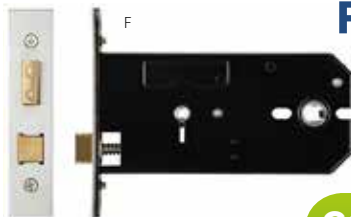

£23.40

Forté

Horizontal Euro Lock Cases

	Code		Finish	Price
E	LG060027	Horizontal Euro Profile Lock 152mm	SSS	£23.40
	LG061600	Horizontal Euro Profile Lock 152mm	PVD	£23.40

Forté

£19.08

Horizontal Bathroom Locks