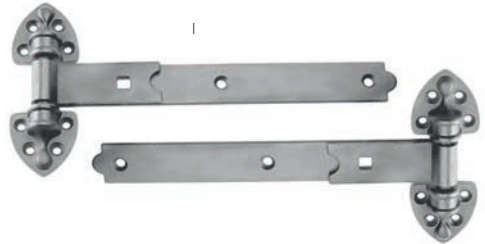

From

£1.94

Forté

G

Medium Tee Hinge

Code	Size	Finish	Price
HB030400	300mm	Zinc Plated	£3.86
HB030430	400mm	Zinc Plated	£5.66
HB030460	450mm	Zinc Plated	£4.82
HB030420	300mm	Black	£1.94
HB030440	400mm	Black	£3.19
HB030470	450mm	Black	£3.56

From

£21.58

Forté

H

Gate Closer

Code		Price
H DB080345	Gate Closer For Gates Up To 40kg	£21.58
DB080335	Heavy Duty Gate Closer For Gates Up To 80kg	£28.12

Heavy Reversible Hinges

Code	Size	Finish	Price
HA020150	300mm	Galv	£10.73
HA020140	300mm	SC	£7.51
HA020170	350mm	Galv	£12.72
HA020160	350mm	SC	£8.98
I HA020190	400mm	Galv	£13.15
HA020180	400mm	SC	£9.43
HA020192	450mm	Galv	£15.62
HA020250	450mm	SC	£11.06
HA020194	600mm	Galv	£23.45
HA020220	600mm	SC	£16.68

From

£8.98

Forté

I

Bike locks

FROM
£11.98