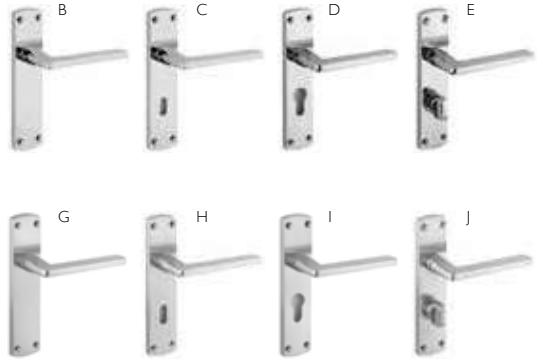

From

£11.40

**Leon**

- Size 52 x 8mm on rose
- Size 170 x 40mm on plate
- Sold in pairs c/w 8mm spindle & fixings
- Available in polished chrome & satin chrome

Code		Finish	Price
A	OC242000 Lever on Rose	PC	£11.40
B	OC242060 Latch Furniture	PC	£13.80
C	OC242020 Lock Furniture	PC	£13.80
D	OC242030 Euro Lock Furniture	PC	£16.20
E	OC242080 Bathroom Furniture	PC	£17.16
F	OC242010 Lever on Rose	SC	£11.40
G	OC242070 Latch Furniture	SC	£13.80
H	OC242050 Lock Furniture	SC	£13.80
I	OC242040 Euro Lock	SC	£16.20
J	OC242090 Bathroom Furniture	SC	£17.16

From

£11.40

**Toledo**

- Size 52 x 8mm on rose
- Size 170 x 40mm on plate
- Sold in pairs c/w 8mm spindle & fixings
- Available in polished chrome & satin chrome

Code		Finish	Price
K	OC242200 Lever on Rose	PC	£11.40
L	OC242260 Latch Furniture	PC	£13.80
M	OC242220 Lock Furniture	PC	£13.80
N	OC242230 Euro Lock Furniture	PC	£16.20
O	OC242280 Bathroom Furniture	PC	£17.16
P	OC242210 Lever on Rose	SC	£11.40
Q	OC242270 Latch Furniture	SC	£13.80
R	OC242250 Lock Furniture	SC	£13.80
S	OC242240 Euro Lock	SC	£16.20
T	OC242290 Bathroom Furniture	SC	£17.16