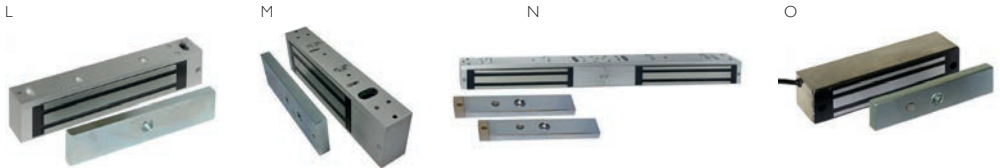

From

£94.78

**Anti Vandal Audio Intercom,
Utilises 5 Wire Connection**

- 12v AC
- Blue LED illumination

K

	Code		Price
K	XBI70048	F8271 1 Way Audio Intercom c/w 1 Handset	£94.78
	XBI70049	F8272 2 Way Audio Intercom c/w 2 Handsets	£109.12

Deedlock

	Code		Price
L	XM010320	AEM-ML300H 180kg Surface Magnet 12/24v DC	£31.20
M	XBI50062	AEM10001 300kg Surface Magnet 12/24v DC	£29.42
	XBI50063	AEM10010 500kg Surface Magnet 12/24v DC	£47.46
	XBI50052	AEM10003 300kg Double Surface Magnet 12/24v DC	£62.82
N	XBI50053	AEM10060 500kg Double Surface Magnet 12/24v DC	£105.70
O	XM010190	AEMMINIGATE/F/S 300kg External Gate Magnet 12/24v DC	£56.56
	XM010180	AEMGATE/F/S 500kg External Gate Magnet 12/24v DC	£65.96

From

£29.42

**Electronic Surface Door Magnets -
180, 300 & 500Kg Holding Force**

- 12/24v DC Selectable on site
- Range of compatible brackets available
- Only gate magnets are suitable for external use

From

£16.72

Z & L Bracket To Suit Surface Magnets

	Code		Price
	XM010250	AEMBR089 300kg Z&L Bracket for AEM10001 & AEM1003	£16.84
P	XM010240	AEMBR026 500kg Z&L Bracket for AEM10010 & AEM10060	£19.06
	XM010260	AEMBR056 300kg Z&L Bracket for AEMMINIGATE/F/S	£16.72
	XM010230	AEMBR046 500kg Z&L Bracket for AEMGATE/F/S	£16.72

P