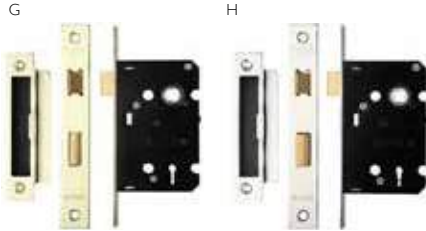

3 Lever Locks

- Low cost mortice lock
- 57mm centres
- 100 differ keys

From

£8.90

	Code		Finish	Price
G	LG031760	64mm 3 Lever Sashlock	EB	£10.30
	LG031750	64mm 3 Lever Sashlock	NP	£10.30
	LG031780	76mm 3 Lever Sashlock	EB	£10.30
H	LG031770	76mm 3 Lever Sashlock	NP	£10.30
	LG030130	64mm 3 Lever Dead Lock	EB	£8.90
	LG030140	64mm 3 Lever Dead Lock	NP	£8.90
	LG030150	76mm 3 Lever Dead Lock	EB	£8.90
	LG030160	76mm 3 Lever Dead Lock	NP	£8.90