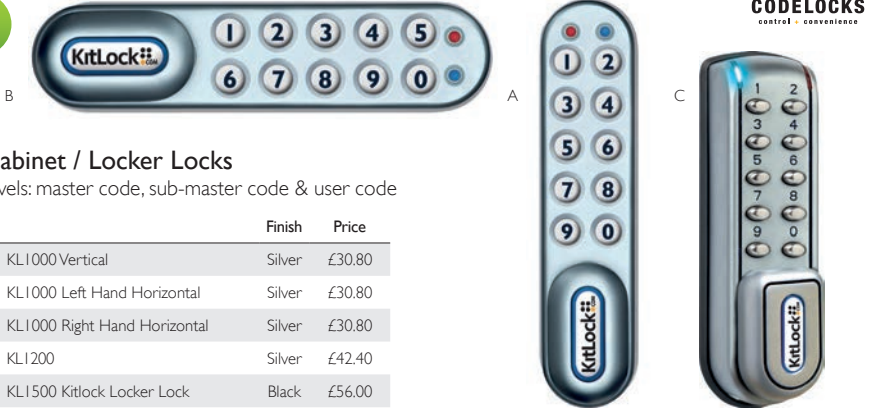

Electronic Push Button Code Locks

From

£30.80

CODELOCKS
control • convenience

Electronic Cabinet / Locker Locks

- 3 program levels: master code, sub-master code & user code

	Code	Finish	Price
A	XC010095 KL1000 Vertical	Silver	£30.80
	XC020034 KL1000 Left Hand Horizontal	Silver	£30.80
B	XC020033 KL1000 Right Hand Horizontal	Silver	£30.80
C	XC020054 KL1200	Silver	£42.40
	XC020061 KL1500 Kitlock Locker Lock	Black	£56.00