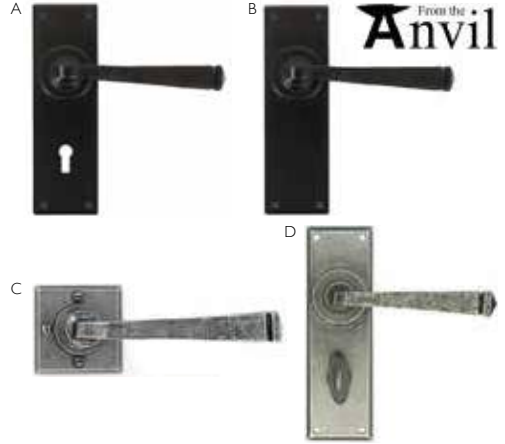

# Black Antique Door Furniture

From

**£41.58**

## Avon Range

- Sold in pairs c/w 8mm spindle & fixings

	Code		Finish	Price
A	OE021560	Avon Lever Lock Handle	Black	£47.00
	OE100100	Avon Lever Lock Handle	Pewter	£58.34
B	OE021565	Avon Lever Latch Handle	Black	£47.00
	OE100090	Avon Lever Latch Handle	Pewter	£58.34
	OE027260	Avon Lever On Rose Latch Handle	Black	£41.58
C	OE102020	Avon Lever On Rose Latch Handle	Pewter	£48.89
	OE026880	Avon Lever Bathroom Handle	Black	£48.80
D	OE101340	Avon Lever Bathroom Handle	Pewter	£61.46