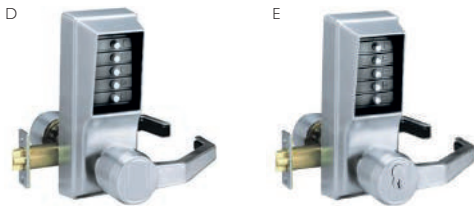

SBL700 Easy Code Change

- Direct replacement for Kaba 7000 Series
- Change the code without removing the lock
- Passage mode function

	Code		Finish	Price
C	XB150029	SBL700.S	SC	£60.00