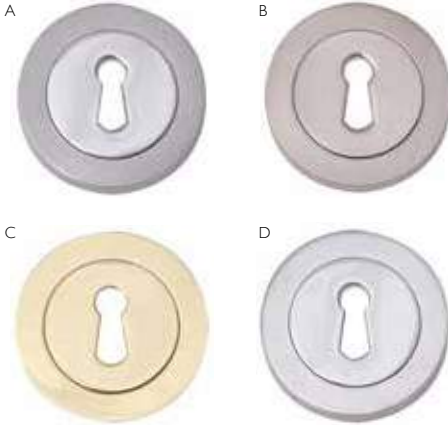

From

£4.20

Forté

Lever Key Escutcheons To Suit Round Rose

• Sold in pairs c/w fixings

	Code		Finish	Price
A	OC270045	FLA82 Lever Key Escutcheon	SC/PC	£4.20
B	OC270050	FLA83 Lever Key Escutcheon	SN/PN	£4.20
	OC270060	FLA84 Lever Key Escutcheon	SN/PC	£4.20
	OC270130	FLA91 Lever Key Escutcheon	SS	£5.95
C	OC270140	FLA92 Lever Key Escutcheon	PB	£5.95
D	OC270150	FLA93 Lever Key Escutcheon	PC	£4.20

From

£4.20

Forté