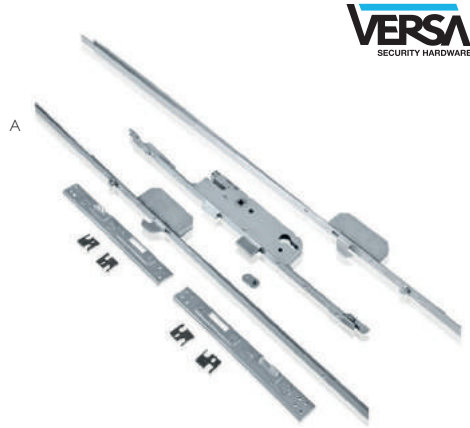

Multi Point Door Locks

From

£71.99

Multi Point Door Locks

- 16mm face plate
- 92mm centres

Code			Price
LU040010	2 Hook, 2 Roller, Lift Lever	25mm Backset	£79.99
LU040020	2 Hook, 2 Roller, Lift Lever	28mm Backset	£79.99
LU040030	2 Hook, 2 Roller, Lift Lever	30mm Backset	£79.99
LU040032	2 Hook, 2 Roller, Lift Lever	40mm Backset	£79.99
A LU040040	2 Hook, 2 Roller, Split Follower	35mm Backset	£71.99
LU040045	2 Hook, 2 Roller, Split Follower	45mm Backset	£79.99

VERSA
SECURITY HARDWARE

£79.99

Multi Point Door Locks

- 20mm face plate
- 92mm centres

Code			Price
LU040042	2 Hook, Split Spindle	35mm Backset	£79.99
LU040047	2 Hook, Split spindle	45mm Backset	£79.99
B LU040049	2 Hook, Split spindle	55mm Backset	£79.99