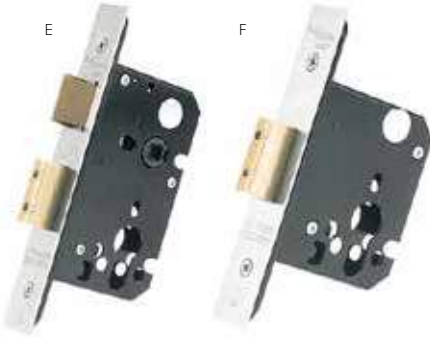

Forté

Euro Profile Lock Cases

- Medium security for general propose use
- Reversible latch bolt
- 57mm centres

From

£9.56

	Code		Finish	Price
	LG030380	64mm Euro Mortice Sash Lock Case	PVD	£11.14
E	LG030390	64mm Euro Mortice Sash Lock Case	SS	£11.14
	LG030400	76mm Euro Mortice Sash Lock Case	PVD	£11.14
	LG030410	76mm Euro Mortice Sash Lock Case	SS	£11.14
	LG030360	64mm Euro Mortice Dead Lock Case	PVD	£9.56
F	LG030370	64mm Euro Mortice Dead Lock Case	SS	£9.56
	LG030420	76mm Euro Mortice Dead Lock Case	PVD	£9.56
	LG030430	76mm Euro Mortice Dead Lock Case	SS	£9.56

Forté