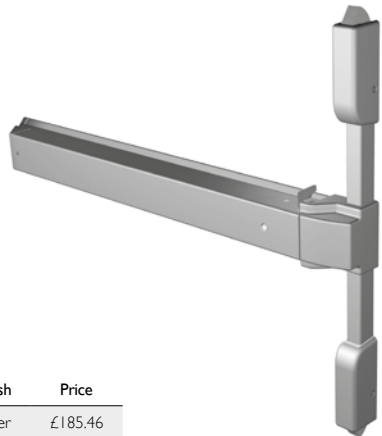

£175.24

B

**Exidor 402 Touch Bar 2 Point Locking With Pullman Catches**

- Suitable for left and right handed doors
- Suitable for doors up to 900mm wide
- Certifire approved for timber and steel doors

Code	Finish	Price
B PB090080 402 Touch Bar 2 Point Locking	Silver	£175.24

£185.46

C

**Exidor 403 Silver Touch Bar 2 Point Locking With Pullman Catches**

- Suitable for left and right handed doors
- Suitable for doors up to 1200mm wide
- Certifire approved for timber and steel doors