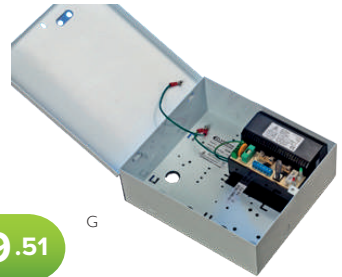

Elmdene Switch Mode Power Supplies, Battery Charging, Hinge Lid

- Overload protection
- Tamper protection
- Also available in 24v DC

Code		Price
	XP010120 PSU12/1 12v DC 1 amp Small Case Switch Mode	£29.51
	XP010130 PSU12/1L 12v DC 1 amp Large Case Switch Mode	£41.39
	XP010020 PSU12/2 12v DC 2 amp Small Case Switch Mode	£42.95
G	XP010140 PSU12/2L 12v DC 2 amp Large Case Switch Mode	£48.57
	XP010150 PSU12/3 12v DC 3 amp Small Case Switch Mode	£51.03
	XP010160 PSU12/3L 12v DC 3 amp Large Case Switch Mode	£70.86
	XP010170 PSU12/5L 12v DC 5 amp Large Case Switch Mode	£104.05