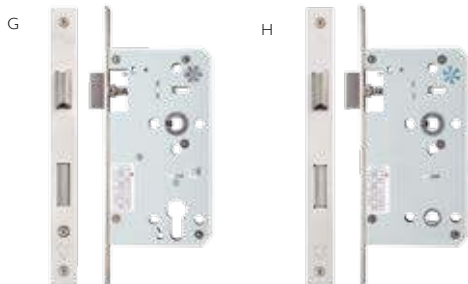

£23.40

Forté

Horizontal Euro Lock Cases

	Code		Finish	Price
E	LG060027	Horizontal Euro Profile Lock 152mm	SSS	£23.40
	LG061600	Horizontal Euro Profile Lock 152mm	PVD	£23.40

Forté

£19.08

Horizontal Bathroom Locks

	Code		Finish	Price
F	LG060041	Horizontal Bathroom Lock 127mm	SSS	£19.08
	LG060036	Horizontal Bathroom Lock 127mm	PVD	£19.08
	LG060042	Horizontal Bathroom Lock 152mm	SSS	£19.08
	LG060037	Horizontal Bathroom Lock 152mm	PVD	£19.08

From

£6.96

DIN Standard Locks

- 20mm single throw bolt
- 60mm backset & 72mm centres
- Reversible latch bolt

Forté

	Code		Finish	Price
G	LG031500	DIN Std Euro Sashlock Case	SS	£8.96
	LG031520	DIN Std Euro Deadlock Case	SS	£8.56
	LG031660	DIN Std Euro Escape Lock Case	SS	£15.20
H	LG032540	DIN Std Bathroom Lock Case	SS	£7.36
	LG032550	DIN Std Latch Case	SS	£6.96
	LG032560	DIN Std Euro Nightlatch Case	SS	£10.56
	LG032800	DIN Std Lift to Lock Bath Lock	SS	£16.80

From

£11.70

Rim Locks

- Available in black, polished brass, polished chrome & satin chrome

Forté

	Code		Finish	Price
	LF050042	D/H Rim Deadlock 102 x 76mm	Black	£12.80
	LF050048	D/H Rim Deadlock 102 x 76mm	PB	£18.79
	LF050050	Rim Latch 102 x 76mm	Black	£11.70
	LF011065	Rim Latch 102 x 76mm	PB	£14.26
I	LF050049	D/H Rim Lock 140 x 76mm	Black	£15.15
	LF050052	D/H Rim Lock 140 x 76mm	PB	£22.54
	LF050046	D/H Rim Lock 152 x 102mm	Black	£15.29
J	LF050051	D/H Rim Lock 152 x 102mm	PB	£22.18