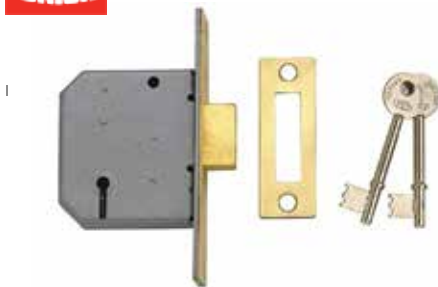

Union 3 Lever Locks

- Low cost mortice lock
- 57mm centres
- 100 Numbered differ keys

From

£13.98

	Code		Finish	Price
	LB010030	2277 65mm Sashlock	PB	£14.39
	LB010040	2277 65mm Sashlock	SC	£15.12
	LB010050	2277 75mm Sashlock	PB	£14.76
	LB010060	2277 75mm Sashlock	SC	£15.48
	LB010120	2177 65mm Deadhock	PB	£13.98
	LB010130	2177 65mm Deadlock	SC	£14.54
I	LB010140	2177 75mm Deadlock	PB	£14.18
	LB010150	2177 75mm Deadlock	SC	£14.90
	LB011780	2979 13mm Rebate for 2277	PB	£18.71
	LB011790	2979 13mm Rebate for 2277	SC	£18.71
	LB011620	2969 13mm Rebate for 2177	PB	£19.62
	LB011630	2969 13mm Rebate for 2177	SC	£18.71