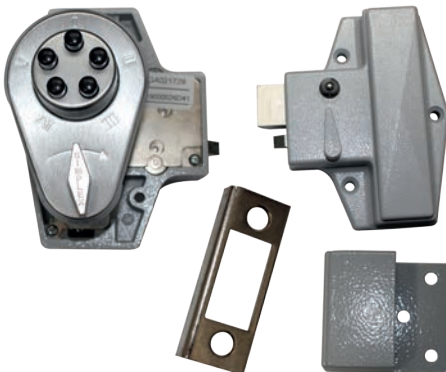

Kaba 919 Rim Latch

- Non handed reversible latch
- Fast code change on door
- Light commercial & residential use

£99.77

	Code	Finish	Price
M	XC140016 Surface Rim Lock	SC	£99.77