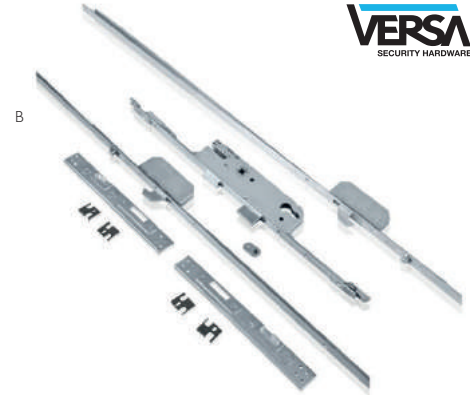

VERSA
SECURITY HARDWARE

From

£23.99

UPVC Multi Point Door Handle

- 290 x 30mm
- Retro fit door handle with adjustable centres 62 - 95mm

Code		Finish	Price
LU040350	UPVC Multi Point Handle	SC	£35.99
C LU040360	UPVC Multi Point Handle	W	£23.99
D LU040370	UPVC Multi Point Handle	PC	£35.99
LU040380	UPVC Multi Point Handle	PB	£35.99