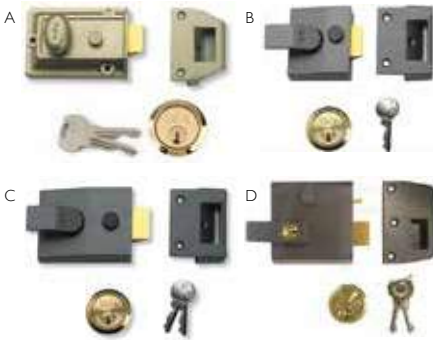

Rim Nightlatches

From

£17.63