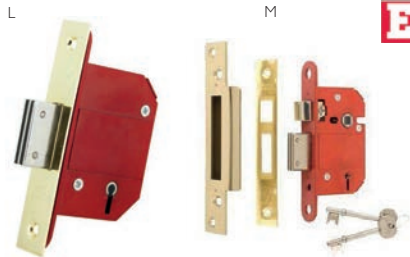

ERA

ERA 5 Lever British Standard Lock BS3621

- Drill, pick and force resistant
- 20mm bolt throw
- Ideal for retro fitting
- Supplied with 2 keys

	Code		Finish	Price
N	LB016080	2200s 68mm Sashlock	SS	£12.95
	LB016090	2200s 68mm Sashlock	PB	£12.95
	LB016093	2200s 81mm Sashlock	SS	£12.95
	LB016095	2200s 81mm Sashlock	PB	£12.95
	LB016440	2200REB 2200s 13mm Rebate	SS	£13.04
	LB016430	2200REB 2200s 13mm Rebate	PB	£13.04
	LB016120	2100s 68mm Deadlock	SS	£11.92
	LB016130	2100s 68mm Deadlock	PB	£11.92
	LB016140	2100s 81mm Deadlock	SS	£11.92
	LB016150	2100s 81mm Deadlock	PB	£11.92
	LB016380	2200REB 2100s 13mm Rebate	SS	£13.04
	LB016400	2200REB 2100s 13mm Rebate	PB	£13.04