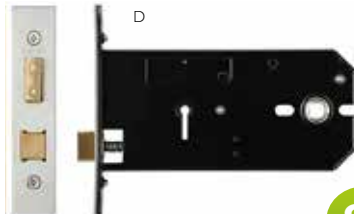

Horizontal Latch Cases

	Code		Finish	Price
C	LG031005	Horizontal Mortice Latch 127mm	SSS	£15.00
	LG031008	Horizontal Mortice Latch 127mm	PVD	£15.00
	LG031610	Horizontal Mortice Latch 152mm	SSS	£15.00
	LG031640	Horizontal Mortice Latch 152mm	PVD	£15.00

Forté