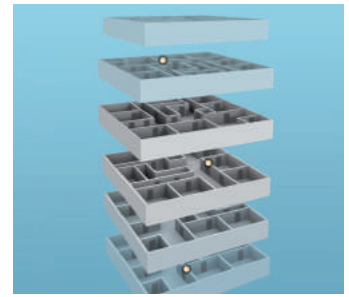

ZONAL CONTROL

Each Salto card can be programmed to offer an individual level of access. The Salto system allows you to divide your premises into access zones.