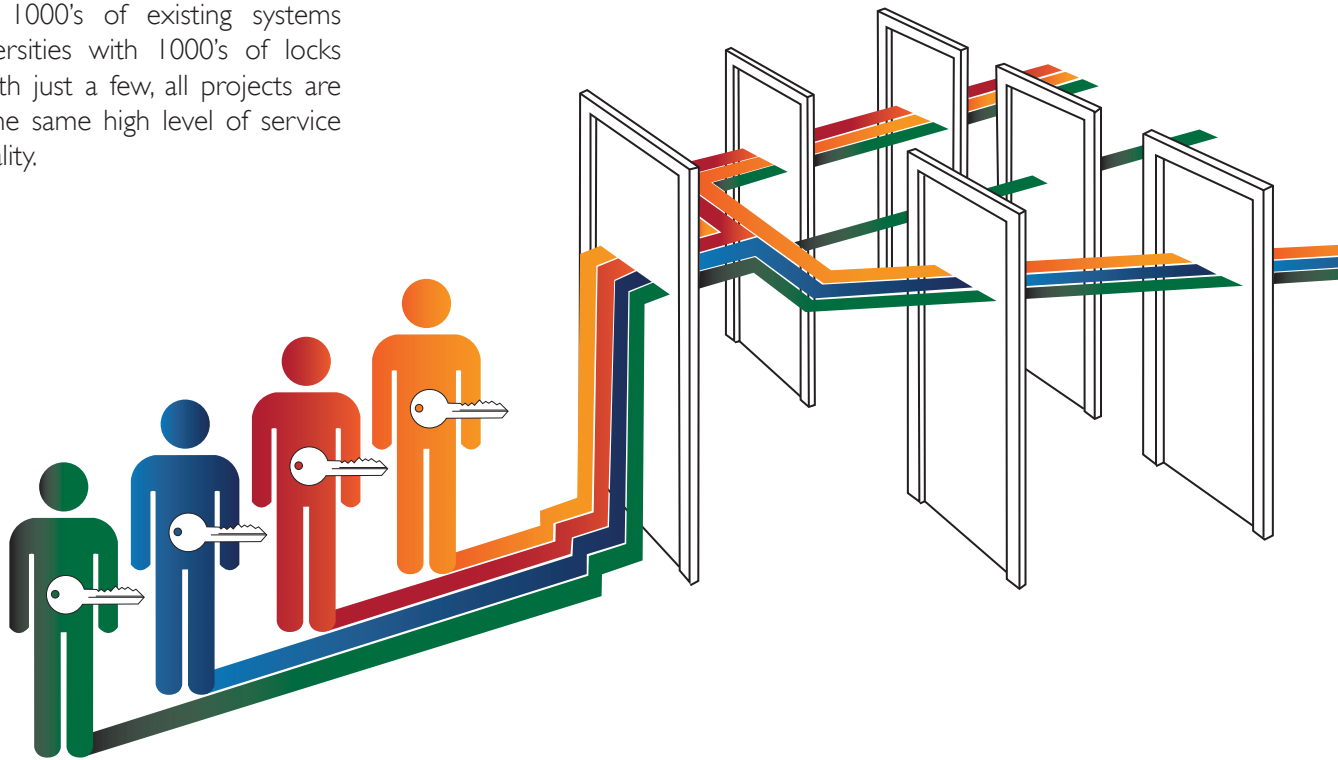

MASTER KEY DESIGN

AC Leigh are one of the few architectural ironmongers to have a large commercial master key workshop, using the latest computerised equipment we design and manufacture master key systems for commercial, educational and individual properties.

Our master key systems are designed to provide security and convenience for the end user, ensuring keys cannot be duplicated without the correct authority from the registered owner of the system.

Amongst our 1000's of existing systems we have universities with 1000's of locks and houses with just a few, all projects are treated with the same high level of service and confidentiality.

We are specialists in Assa Fix and Trioving door and window hardware, espagnolette systems, handles, locks and accessories. Multipoint locking systems designed for timber windows and doors. Sliding folding large multi door systems creating large open areas bringing the garden into the home. AC Leigh are Assa, Trioving and IPA stockists.

ASSA FIX