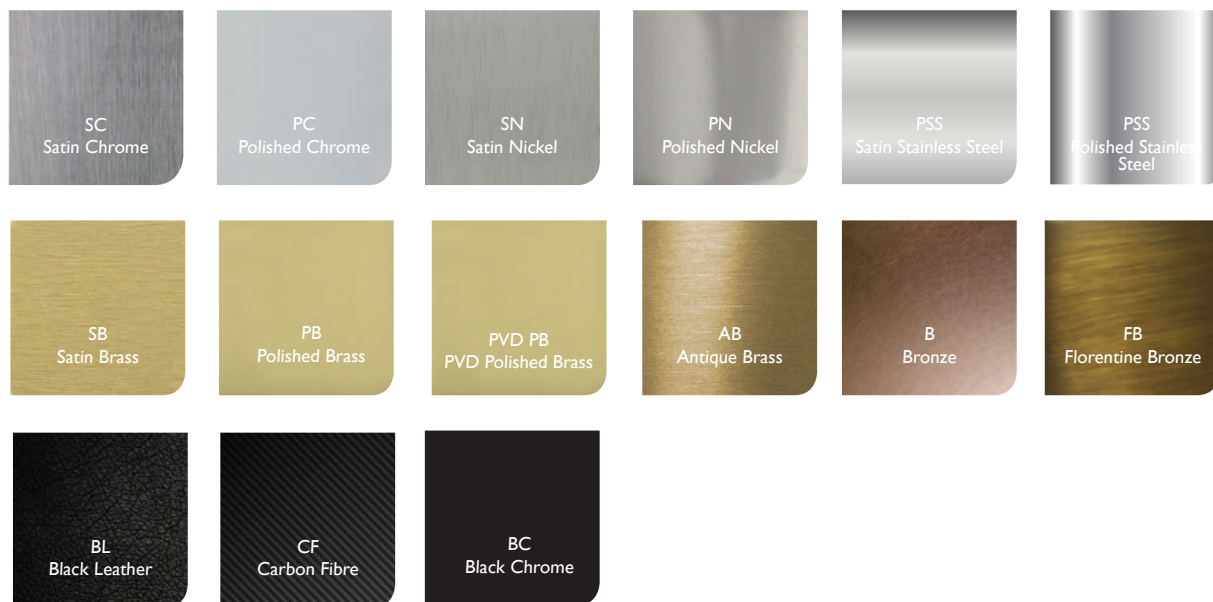

GUIDE TO FINISHES

PRICE GROUPS

All prices are given as an indication and should only be used as a guide

A	£7 - £12	F	£42 - £55
B	£10 - £17	G	£58 - £80
C	£14 - £24	H	£82 - £150
D	£22 - £34	J	£120 - £200
E	£32 - £45	K	£225 - £350