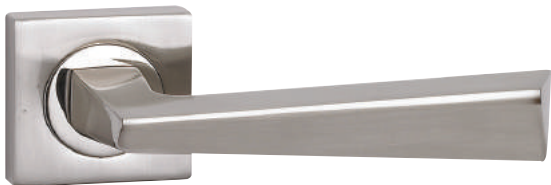

FL014

Rose diameter: 51mm
Lever length: 140mm

Price group: A
Available finishes: SN/PN