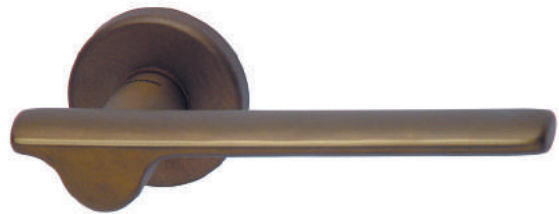

### Italian design and manufacture

Rose diameter: 51mm

Lever length: 150mm

Price group: F/G

Available finishes: SC, SN and B