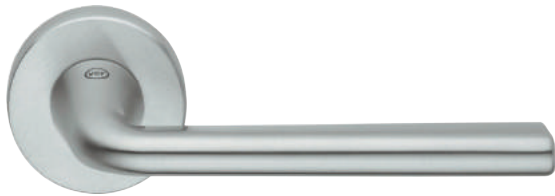

K254

Superb high quality lever from Italy's oldest manufacturer

Rose diameter: 45mm

Lever length: 137mm

Total projection from door: 62mm

Price group: F/G

Available finishes: PB/SB and SC