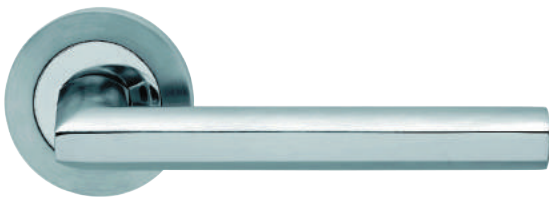

K325

DESIGN Studio Karcher

Rose: 3pc. Sprung
Rose diameter: 52mm
Rose thickness: 10mm
Lever length: 129mm
Handle diameter: oval 17mm x 20mm

Price group: D
Available finishes: SSS/PSS