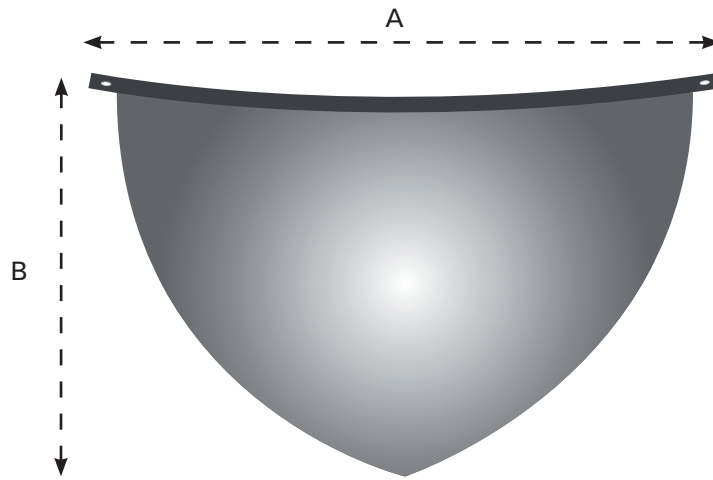

Part Number	MI854IH	MI8562H
Total Diameter (A)	440x320mm	650x470mm
Mirror Face Diameter	300x300mm	450x450mm
Mirror Depth	230mm	340mm
Acrylic Thickness	2mm	3mm
Mounting Holes	2 x 5mm	2 x 5mm

MOUNTING HARDWARE - DIRECT TO CEILING:

← 6/8 Dome Capped Screws
with Neo Washers