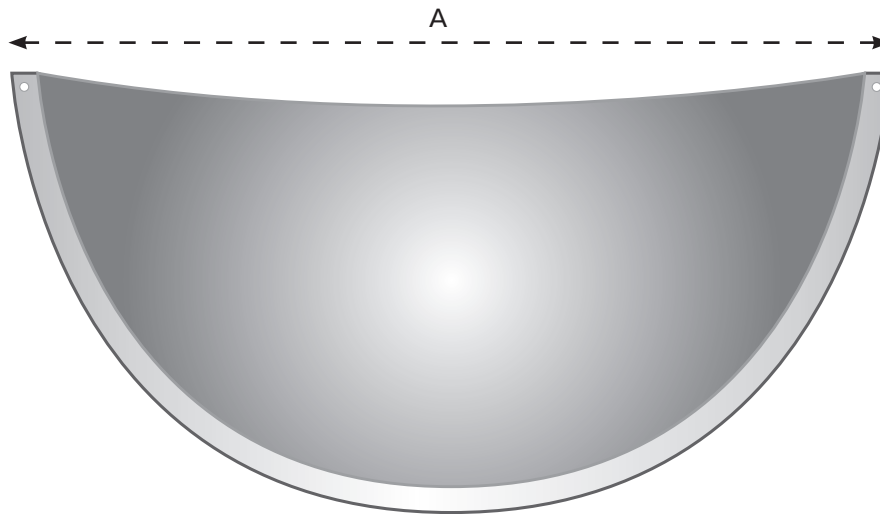

Part Number	MI8535H	MI8552H
Total Diameter (A)	620x310mm	920x460mm
Mirror Face Diameter	600x300mm	900x450mm
Mirror Depth	140mm	205mm
Acrylic Thickness	2mm	3mm
Mounting Holes	2 x 5mm	2 x 5mm

MOUNTING HARDWARE - DIRECT TO WALL:

← 6/8 Dome Capped Screws
with Neo Washers