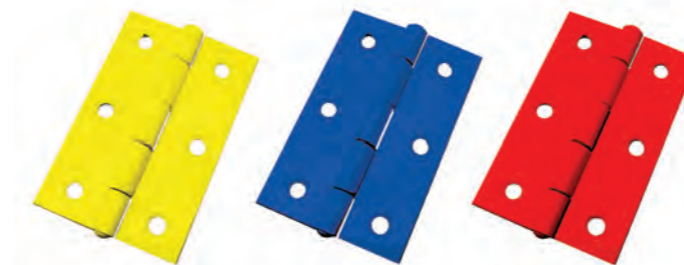

Product Title	Code
200x19mm Colour Coated Flush Bolt	ON010290

Coloured Toilet Roll Holder

Available finishes: Please Refer to 'Nylon Colours' in this section.

Product Title	Code
Nylon Toilet Roll Holder	ON010140

Coloured Finger Plate

Available finishes: Please Refer to 'Nylon Colours' in this section.
Illustration only.

Product Title	Code
305x75mm Nylon Finger Plate Coloured	ON010240

Coloured Butt Hinges

• Not suitable for fire doors. For colour coated hinges which comply with fire regulations please refer to the Hinges section of this catalogue.
Available finishes: Please Refer to 'Nylon Colours' in this section.