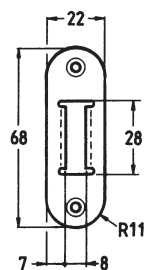

Receiver A074
Galvanized steel.

Receiver A079
Galvanized steel.