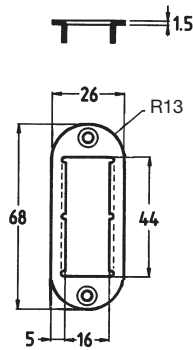

Receivers for end bolts, grab and wedge bolt type

Receiver 168R
Galvanized steel.