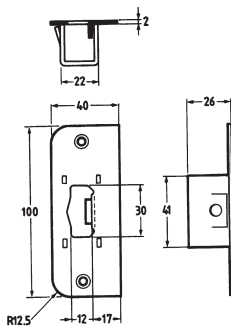

Receiver 4950

Galvanized steel.
Used for espagnolettes and multi point locks with hook bolts.