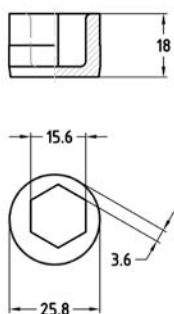

Receiver B933
White acetal plastic