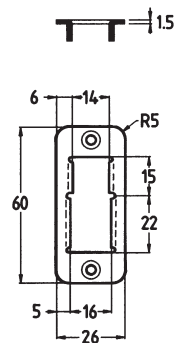

Receiver 69
Galvanized steel.