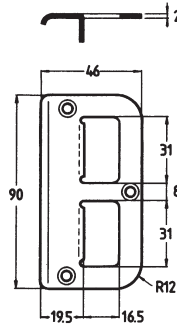

Receivers for dead bolts and latch bolts

Receiver 5150
Galvanized steel.