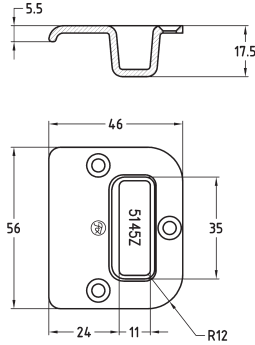

5145Z
5152
2521
2581

Receivers for wedge bolts

Receivers, large wedge bolt.

Receiver 5145Z
Zamak