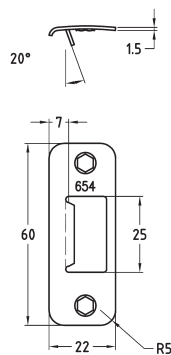

# Receivers for wedge bolts

63R  
634  
644  
654

Receivers, large wedge bolt.

**Receiver 63R**  
Galvanized steel.

**Receiver 634**  
Galvanized steel.

**Receiver 644**  
Galvanized steel.

**Receiver 654**  
Galvanized steel.