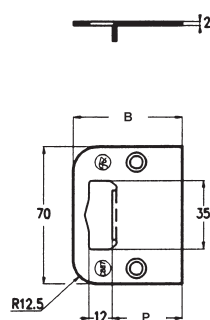

# Receiver for hook bolts

**Receiver C887**

Galvanized steel.

Used for espagnolettes and multi point locks with hook bolts.

Width, B	Tongue, P
40	20
48	28
49	29
50	30
51	31
55	35
65	45

3750  
4014  
4915  
5150