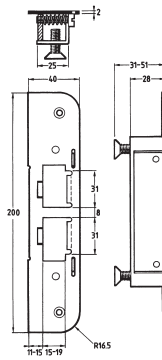

Receiver 5950
Galvanized steel.