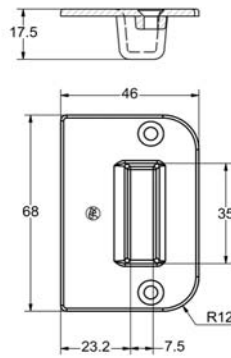

Receiver 5152
Zamak