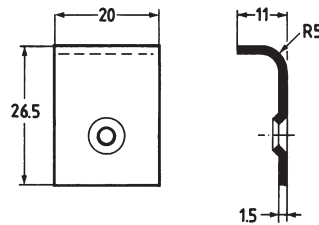

Receiver 3954

Galvanized steel.