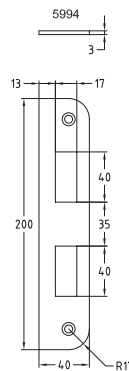

Receiver 5994
Galvanized steel.