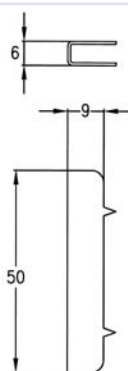

Rod guide 5512
Galvanized steel.