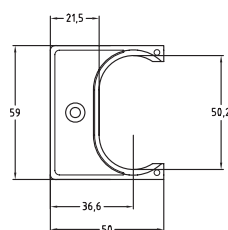

# Receivers for end bolts, grab and wedge bolt type

**Receiver 168R**  
Galvanized steel.

**Receiver 2590**  
Zamak.

**2591**

**2592**

**Accessories for receiver 2590**  
2591, 2592 and 730389

**730389**

C1001  
C166  
3954  
66R