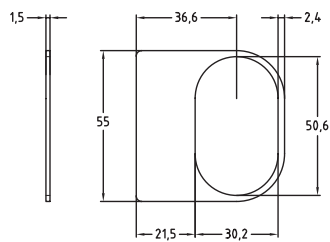

Receivers for end bolts, grab and wedge bolt type

Receiver 168R
Galvanized steel.

Receiver 2590
Zamak.

2591

Accessories for receiver 2590
2591, 2592 and 730389