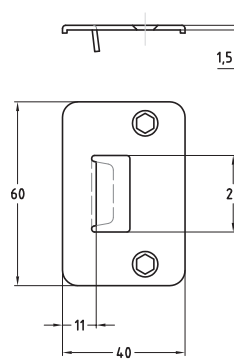

Receiver B924S
Galvanized steel.