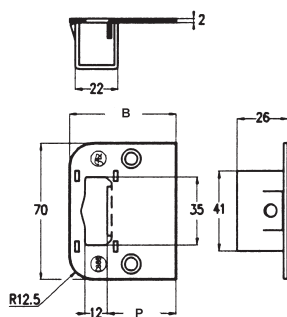

Receiver C888

Galvanized steel.
Used for espagnolettes and multi point locks with hook bolts.

Width, B	Tongue, P
40	20
48	28
49	29
50	30
51	31
55	35