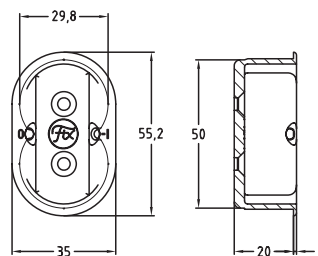

Receiver 2590
Zamak.