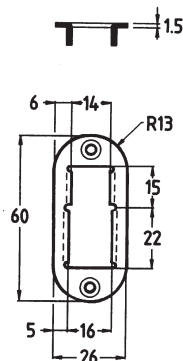

Receiver 69R
Galvanized steel.