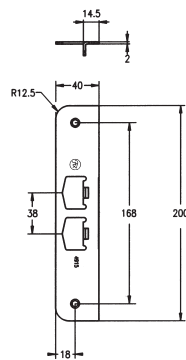

Receiver 4915
Galvanized steel.