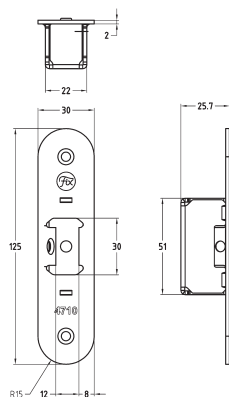

4710
4950
5670
C888

Security receivers for hook bolts

Receiver 4710

Galvanized steel.
Used for espagnolettes and multi point locks with hook bolts.