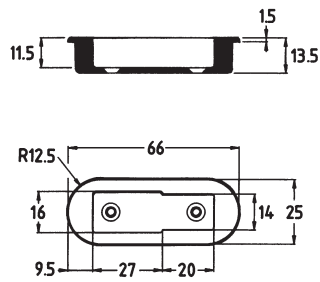

4698
C270
168R

Receivers for end bolts, grab and wedge bolt type

Receiver 4698
Zamak.