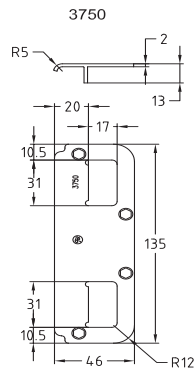

3750
4014
4915
5150

Receivers for dead bolts and latch bolts

Receiver 3750
Galvanized steel.