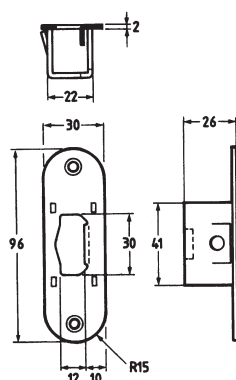

Receiver 4700

Galvanized steel.
Used for espagnolettes and multi point locks with hook bolts.