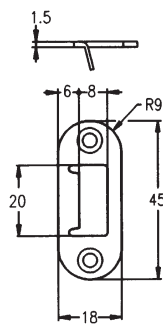

Receiver 66R

Galvanized steel.