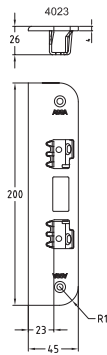

Receiver 4023
Galvanized steel.