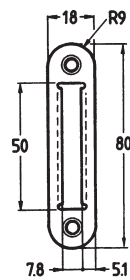

A067
A068
A071
A074
A079

Receivers for dead locks

Receiver A067
Galvanized steel.