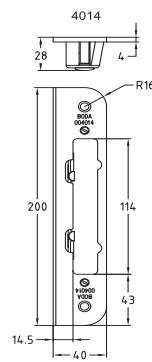

Receiver 4014
Galvanized steel.