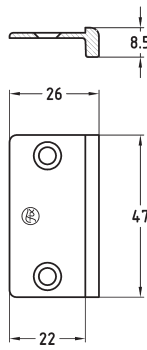

Receiver C166

Zamak.