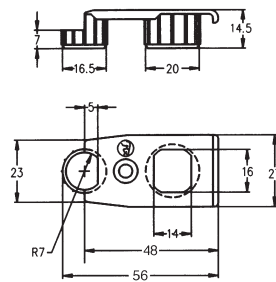

Receiver C270
Zamak.