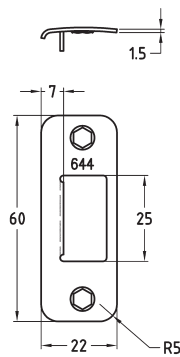

# Receivers for wedge bolts

63R  
634  
644  
654

Receivers, large wedge bolt.

**Receiver 63R**  
Galvanized steel.

**Receiver 634**  
Galvanized steel.

**Receiver 644**  
Galvanized steel.

**Receiver 654**  
Galvanized steel.