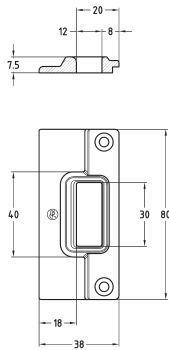

C1001
C166
3954
66R

Receivers, others

Receiver C1001

Zamak.