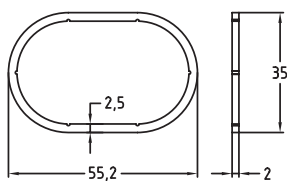

# Receivers for end bolts, grab and wedge bolt type

**Receiver 168R**  
Galvanized steel.

**Receiver 2590**  
Zamak.

**2591**

**2592**

**Accessories for receiver 2590**  
2591, 2592 and 730389

**730389**

C1001  
C166  
3954  
66R