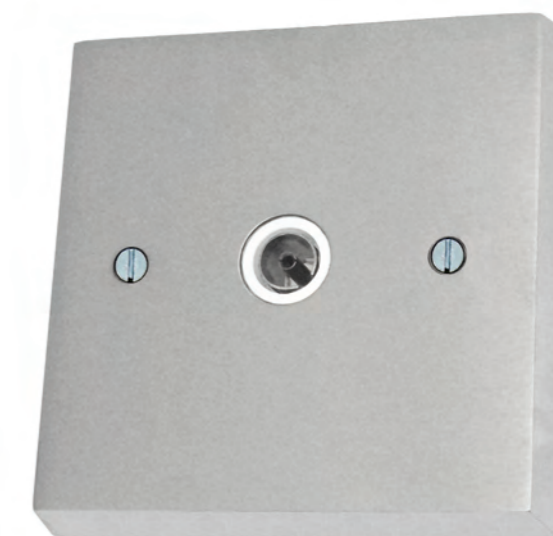

Sockets

- 13amp, dual earthed, double poled.

Product Title	Code
Polished Brass V150 W Victorian 13amp Single Socket	EA010500
Polished Brass V250 W Victorian 13amp Double socket	EA010270
Satin Chrome 150 W Victorian 13amp Single Socket Satin Chrome	EA010660
Satin Chrome 250 W Victorian 13amp Double socket	EA010750

Cooker Switch

Product Title	Code
Polished Brass V45ASWAS W Victorian 45amp Cooker Control	EA010210
Satin Chrome 45ASWAS W Victorian 45amp Cooker Control	EA010760

Pull Switch

Product Title	Code
Polished Brass B Pull 6amp Ceiling Pull Switch Polished Brass	EA010230
Satin Chrome Pull 6amp Ceiling Pull Switch Satin Chrome	EA010240

Fused Spur

- Fused on side with 13amp fuse link
- Cord outlet suitable for flexible cord

Product Title	Code
Polished Brass VSWF W Victorian 13amp Switched Fused Spur	EA010170
Satin Chrome SWF W Victorian 13amp Switched Fused Spur	EA010730

Switches

- 2 way, but can be wired one way
- Fully rated for fluorescent or inductive loads

Product Title	Code
Polished Brass V1SW W Victorian 10amp 1 Gang 2 Way Switch	EA010510
Polished Brass V2SW W Victorian 10amp 2 gang 2 Way Switch	EA010150
Polished Brass V3SW W Victorian 10amp 3 Gang 2 Way Switch	EA010120
Polished Brass V4SW W Victorian 10amp 4 Gang 2 Way Switch	EA010130
Satin Chrome 1SW W Victorian 10amp 1 Gang 2 Way Switch	EA010620
Satin Chrome 2SW W Victorian 10amp 2 gang 2 Way Switch	EA010720
Satin Chrome 3SW W Victorian 10amp 3 Gang 2 Way Switch	EA010700
Satin Chrome 4SW W Victorian 10amp 4 Gang 2 Way Switch	EA010710