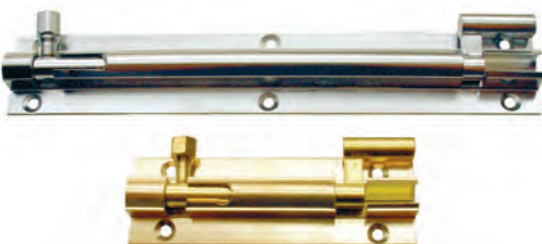

Straight Barrel Bolt

Product Title	Code
100x25mm Polished Brass Straight Barrel Bolt	GB020260
100x25mm Polished Chrome Straight Barrel Bolt	GB020070
100x25mm Satin Aluminium Straight Barrel Bolt	GB020120
100x32mm Polished Brass Straight Barrel Bolt	GB060045
100x32mm Satin Aluminium Straight Barrel Bolt	GB020180
100x38mm Polished Brass Straight Barrel Bolt	GB020040
150x25mm Polished Brass Straight Barrel Bolt	GB020270
150x25mm Polished Chrome Straight Barrel Bolt	GB020080
150x25mm Satin Aluminium Straight Barrel Bolt	GB020130
150x32mm Polished Brass Straight Barrel Bolt	OB052030
150x32mm Satin Aluminium Straight Barrel Bolt	GB020190
150x38mm Polished Brass Straight Barrel Bolt	GB020010
200x32mm Polished Brass Straight Barrel Bolt	GB060050
200x32mm Satin Aluminium Straight Barrel Bolt	GB020200
203x38mm Polished Brass Straight Barrel Bolt	GB020320
254x38mm Polished Brass Straight Barrel Bolt	GB020050
305x38mm Polished Brass Straight Barrel Bolt	GB020060
50x25mm Polished Brass Straight Barrel Bolt	GB020230
50x25mm Satin Aluminium Straight Barrel Bolt	GB020090
63x25mm Satin Aluminium Straight Barrel Bolt	GB020100
64x25mm Polished Brass Straight Barrel Bolt	GB020240
75x25mm Polished Brass Straight Barrel Bolt	GB020250
76x25mm Polished Brass Straight Barrel Bolt	GB020170
76x25mm Satin Aluminium Straight Barrel Bolt	GB020110