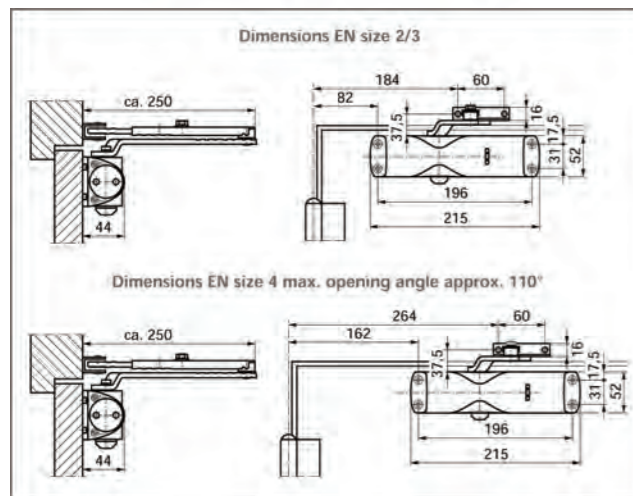

Overhead Door Closer - Light Duty (Contract)

1. Weak' closing force for door leaf widths of up to 850mm (size 2 according to EN1154)
   - Strong' closing force for door leaf widths of up to 950mm (size 3 according to EN1154)
   - Adjustable Closing Speed
   - Adjustable hydraulic latching action
   - Optional hold open setting between 70-150 degrees.
   - For single action doors which close left or right up to 950mm wide.
2. Available finishes: Silver, Gold, Bronze & RAL Colours (please specify)
   Hold open arm and mounting plates available. Please speak to our sales department.

Product Title	Code
TS1000C EN Size 2/3 Bronze Fig1/61 Overhead Door Closer	DB020390
TS1000C EN Size 2/3 Gold Fig 1/61 Overhead Door Closer	DB020380
TS1000C EN Size 2/3 Silver Fig 1/61 Overhead Door Closer	DB020370