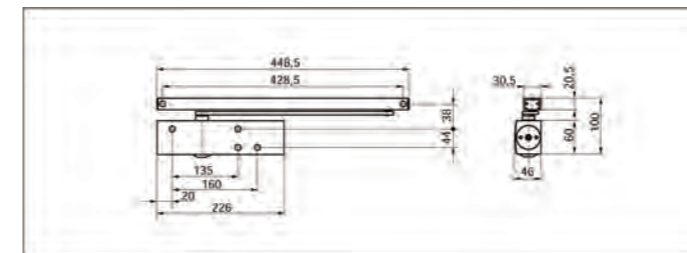

Overhead Door Closer - Medium/Heavy Duty

1. Suitable for smoke & Fire doors. (a mounting plate may be required)
   - Eccentric rack & pinion system for easier opening
   - Non projecting guide rail arm
   - adjustable closing force size 1-4
   - Valve adjustable latching and closing speed on front of closer.
   - Can be used on left or right handed doors without adjustment
   - For door widths up to 1100mm.
2. Available finishes: Silver, Bronze, White & Other RAL Colours (Please Specify)
   CERTIFIRE Certified. Certificates are available to view in-store.

Product Title	Code
TS3000V EN Size 1/4 Polished Brass Guide Rail Door Closer	DB020670
TS3000E EN Size 1/4 Silver Electro Mag Door Closer	DB020350
TS3000V EN Size 1/4 Silver Guide Rail Door Closer	DB020360