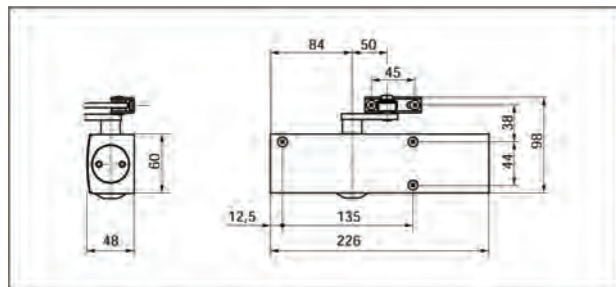

TS 2000 Overhead Door Closer

1. Silver, Gold, Polished Brass, Polished Chrome/Polished SS
   - Variable power size 2-4 by template in accordance with BS EN1157
   - Adjustable closing speed and latching action.
   - Suitable for doors up to 1100mm wide and 80kg in weight.
2. Available finishes: Silver, Gold, Polished Brass, Polished Chrome/Polished SS
   CERTIFIRE Certified. Certificates are available to view in-store.

Product Title	Code
TS2000 Polished Brass Full Cover only	DB020320
TS2000 Polished Stainless Steel Full Cover only	DB020310
TS2000 Silver Electro Magnetic Guide Rail	DB020640
TS2000BC EN Size 3/5 Ral Coloured Overhead Backcheck Closer	DB020290
TS2000BC EN Size 3/5 Silver Overhead Back Check Door Closer	DB020280
TS2000V EN Size 3/5 Black Overhead Door Closer	DB020250
TS2000V EN Size 3/5 Bronze Overhead Door Closer	DB020230
TS2000V EN Size 3/5 Gold Overhead Door Closer	DB020200
TS2000V EN Size 3/5 Ral Coloured Overhead Door Closer	DB020260
TS2000V EN Size 3/5 Silver Overhead Door Closer	DB020190
TS2000V EN Size 3/5 White Overhead Door Closer	DB020240

TS 2000 Door Closer Hold Open Arm only	Code
TS2000 Silver Hold Open Arm only	DB020020
TS2000 Silver Standard Arm only	DB020030