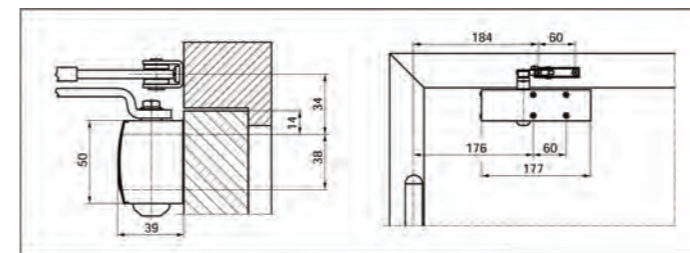

Overhead Door Closer - Light/Medium Duty

1. Weak' closing force for door leaf widths of up to 950mm (size 3 according to EN1154)
   - Strong' closing force for door leaf widths of up to 1100mm (size 4 according to EN1154)
   - Adjustable Closing Speed
   - Adjustable hydraulic latching action
   - Standard mounting on door leaf and transom mounting available.
   - For single action doors which close left or right up to 1100mm wide.
2. Available finishes: Silver, Gold, Bronze & RAL Colours (please specify)
   Hold open arm and mounting plates available. Please speak to our sales department.

Product Title	Code
TS1500 EN Size 3/4 Black Overhead Door Closer	DB020620
TS1500 EN Size 3/4 Bronze Overhead Door Closer	DB020610
TS1500 EN Size 3/4 Gold Overhead Door Closer	DB020600
TS1500 EN Size 3/4 Ral Coloured Overhead Door Closer	DB020630
TS1500 EN Size 3/4 Silver Door Closer	DB020590