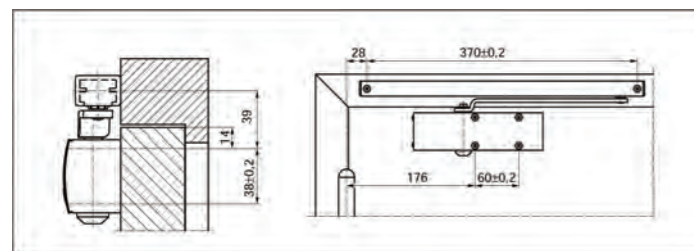

Overhead Guide Rail Door Closer - Light/Medium Duty

1. Adjustable Closing Speed
   - Adjustable hydraulic latching action
   - Standard mounting on door leaf.
   - For single action doors which close left or right up to 850mm wide.
2. Available finishes: Silver, Gold, Bronze & RAL Colours (please specify)

Product Title	Code
TS1500G EN Size 3/4 Silver Slide Arm Door Closer with guide rail.	DB020690