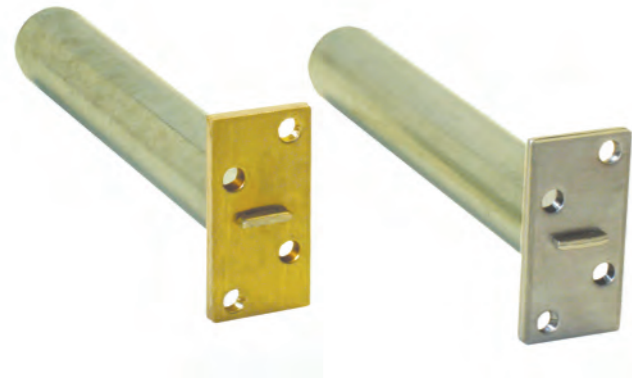

Overhead Guide Rail Door Closer - Light/Medium Duty

- Adjustable Closing Speed
 - Adjustable hydraulic latching action
 - Standard mounting on door leaf.
 - For single action doors which close left or right up to 850mm wide.
- Available finishes: Silver, Gold, Bronze & RAL Colours (please specify)

TS 2000 Door Closer Hold Open Arm only	Code
TS2000 Silver Hold Open Arm only	DB020020
TS2000 Silver Standard Arm only	DB020030

Overhead Door Closer - Medium/Heavy Duty Slim Cam

- Suitable for smoke & Fire doors.
 - Guide rail cam action closer for easy opening action.
 - Closer size 1-4 EN, adjustable closing force
 - Adjustable latching action, back check and closing speed.
 - For doors weighing no more than 130kg and no wider than 1100mm.
 - Can be used on left or right handed doors.
 - Electro Mechanical hold open arm available.
- Available finishes: Silver, Simulated Stainless Steel RAL Colours (Please Specify)
CERTIFIRE Certified. Certificates are available to view in-store.

Product Title	Code
TS3000B EN Size 2/4 Silver Cam Action Door Closer	DB021000
TS3000B EN Size 2/4 Polished Stainless Steel Cam Action Door Closer	DB021005

Overhead Door Closer - Medium/Heavy Duty

- Suitable for smoke & Fire doors. (a mounting plate may be required)
 - Eccentric rack & pinion system for easier opening
 - Non projecting guide rail arm
 - adjustable closing force size 1-4
 - Valve adjustable latching and closing speed on front of closer.
 - Can be used on left or right handed doors without adjustment
 - For door widths up to 1100mm.
- Available finishes: Silver, Bronze, White & Other RAL Colours (Please Specify)
CERTIFIRE Certified. Certificates are available to view in-store.

Product Title	Code
TS3000V EN Size 1/4 Polished Brass Guide Rail Door Closer	DB020670
TS3000E EN Size 1/4 Silver Electro Mag Door Closer	DB020350
TS3000V EN Size 1/4 Silver Guide Rail Door Closer	DB020360